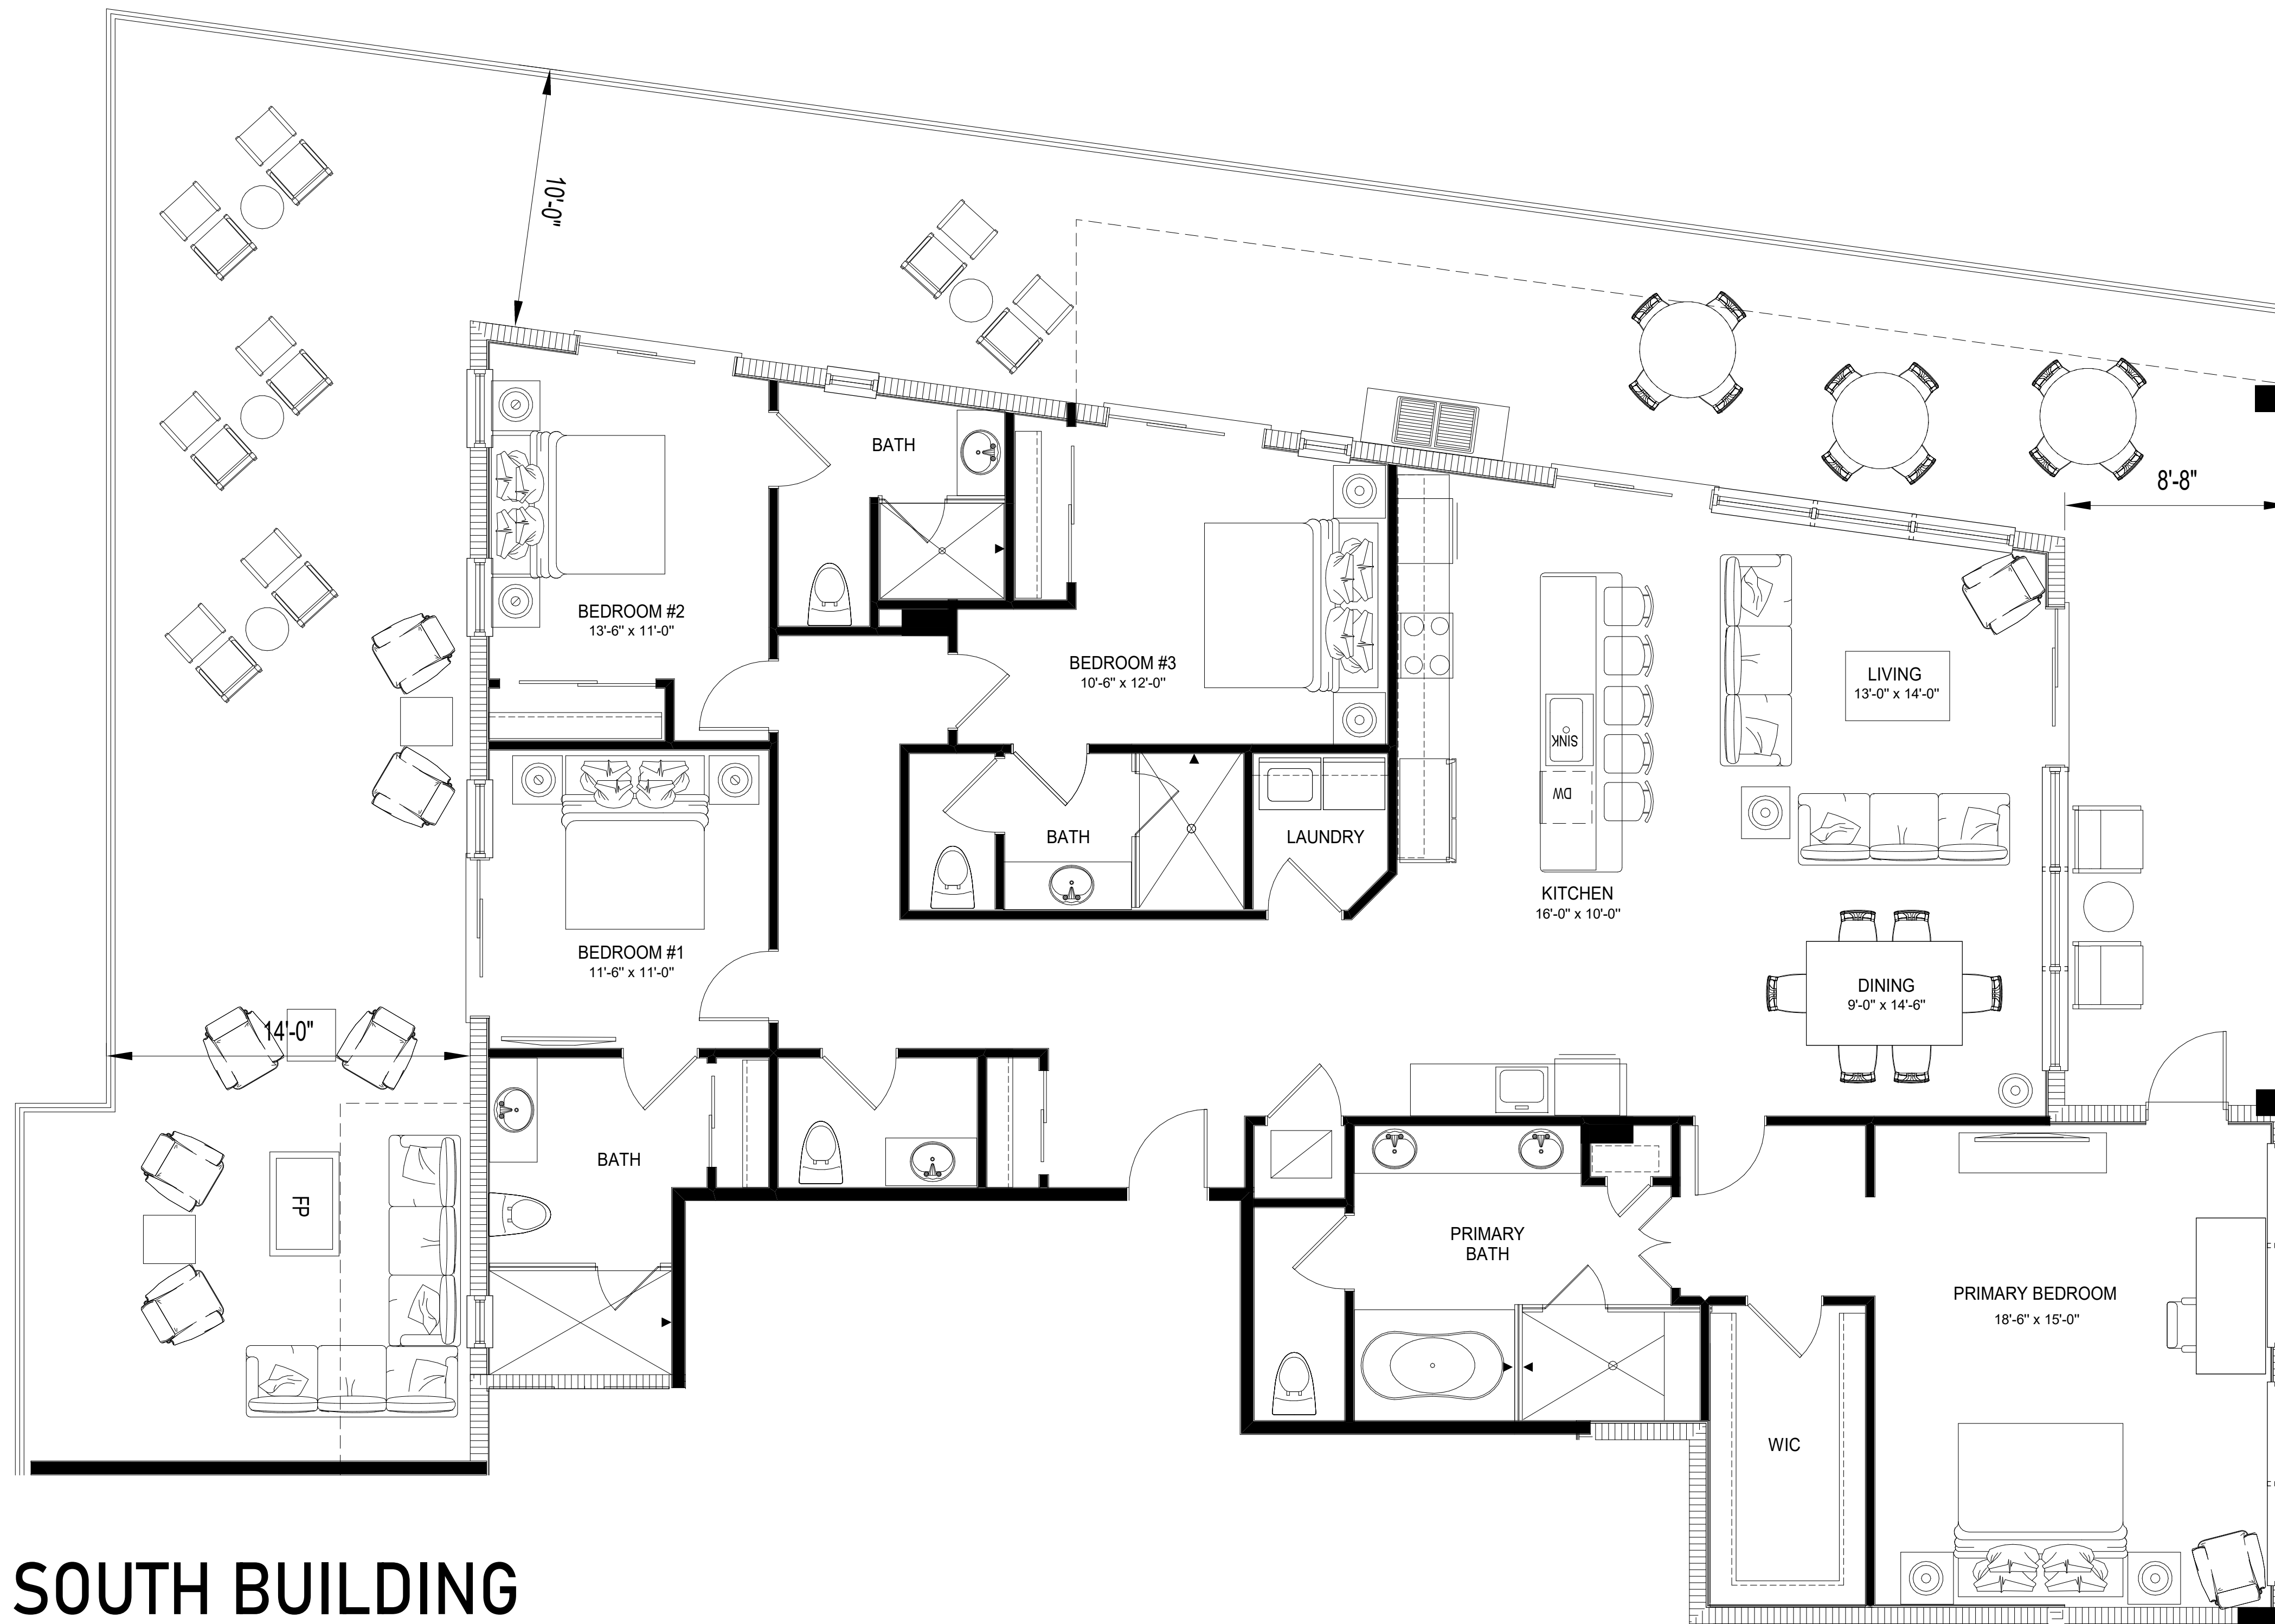

KEY PLAN

KEY ELEVATION

SOUTH BUILDING Residence 1

LEVEL 2 NORTH EXPOSURE

- 4 BEDROOMS
- 3.5 BATHROOMS
- TERRACE AND BALCONY
 - 400 SQ FT
- INTERIOR SPACE
 - 2,543 SQ FT

CHANNEL CLUB

685 & 689 Bay Esplanade
Clearwater Beach, Florida

KEY PLAN

KEY ELEVATION

SOUTH BUILDING Residence 2

LEVELS 2 TO 4 SOUTH EXPOSURE

- 4 BEDROOMS
- 4.5 BATHROOMS

INTERIOR SPACE
• 2,744 SQ FT

TERRACE AND BALCONY
• 490 SQ FT

CHANNEL CLUB

685 & 689 Bay Esplanade
Clearwater Beach, Florida

SOUTH BUILDING Residence 3

LEVEL 3 AND 4 NORTH EXPOSURE

- 5 BEDROOMS
- 5.5 BATHROOMS
- INTERIOR SPACE
 - 3,070 SQ FT
- TERRACE AND BALCONY
 - 465 SQ FT

KEY PLAN

KEY ELEVATION

CHANNEL CLUB

685 & 689 Bay Esplanade
Clearwater Beach, Florida

KEY PLAN

KEY ELEVATION

SOUTH BUILDING Residence 4

LEVEL 5 NORTH EXPOSURE

- 4 BEDROOMS
- 4.5 BATHROOMS
- INTERIOR SPACE
• 2,277 SQ FT
- TERRACE AND BALCONY
• 1,682 SQ FT