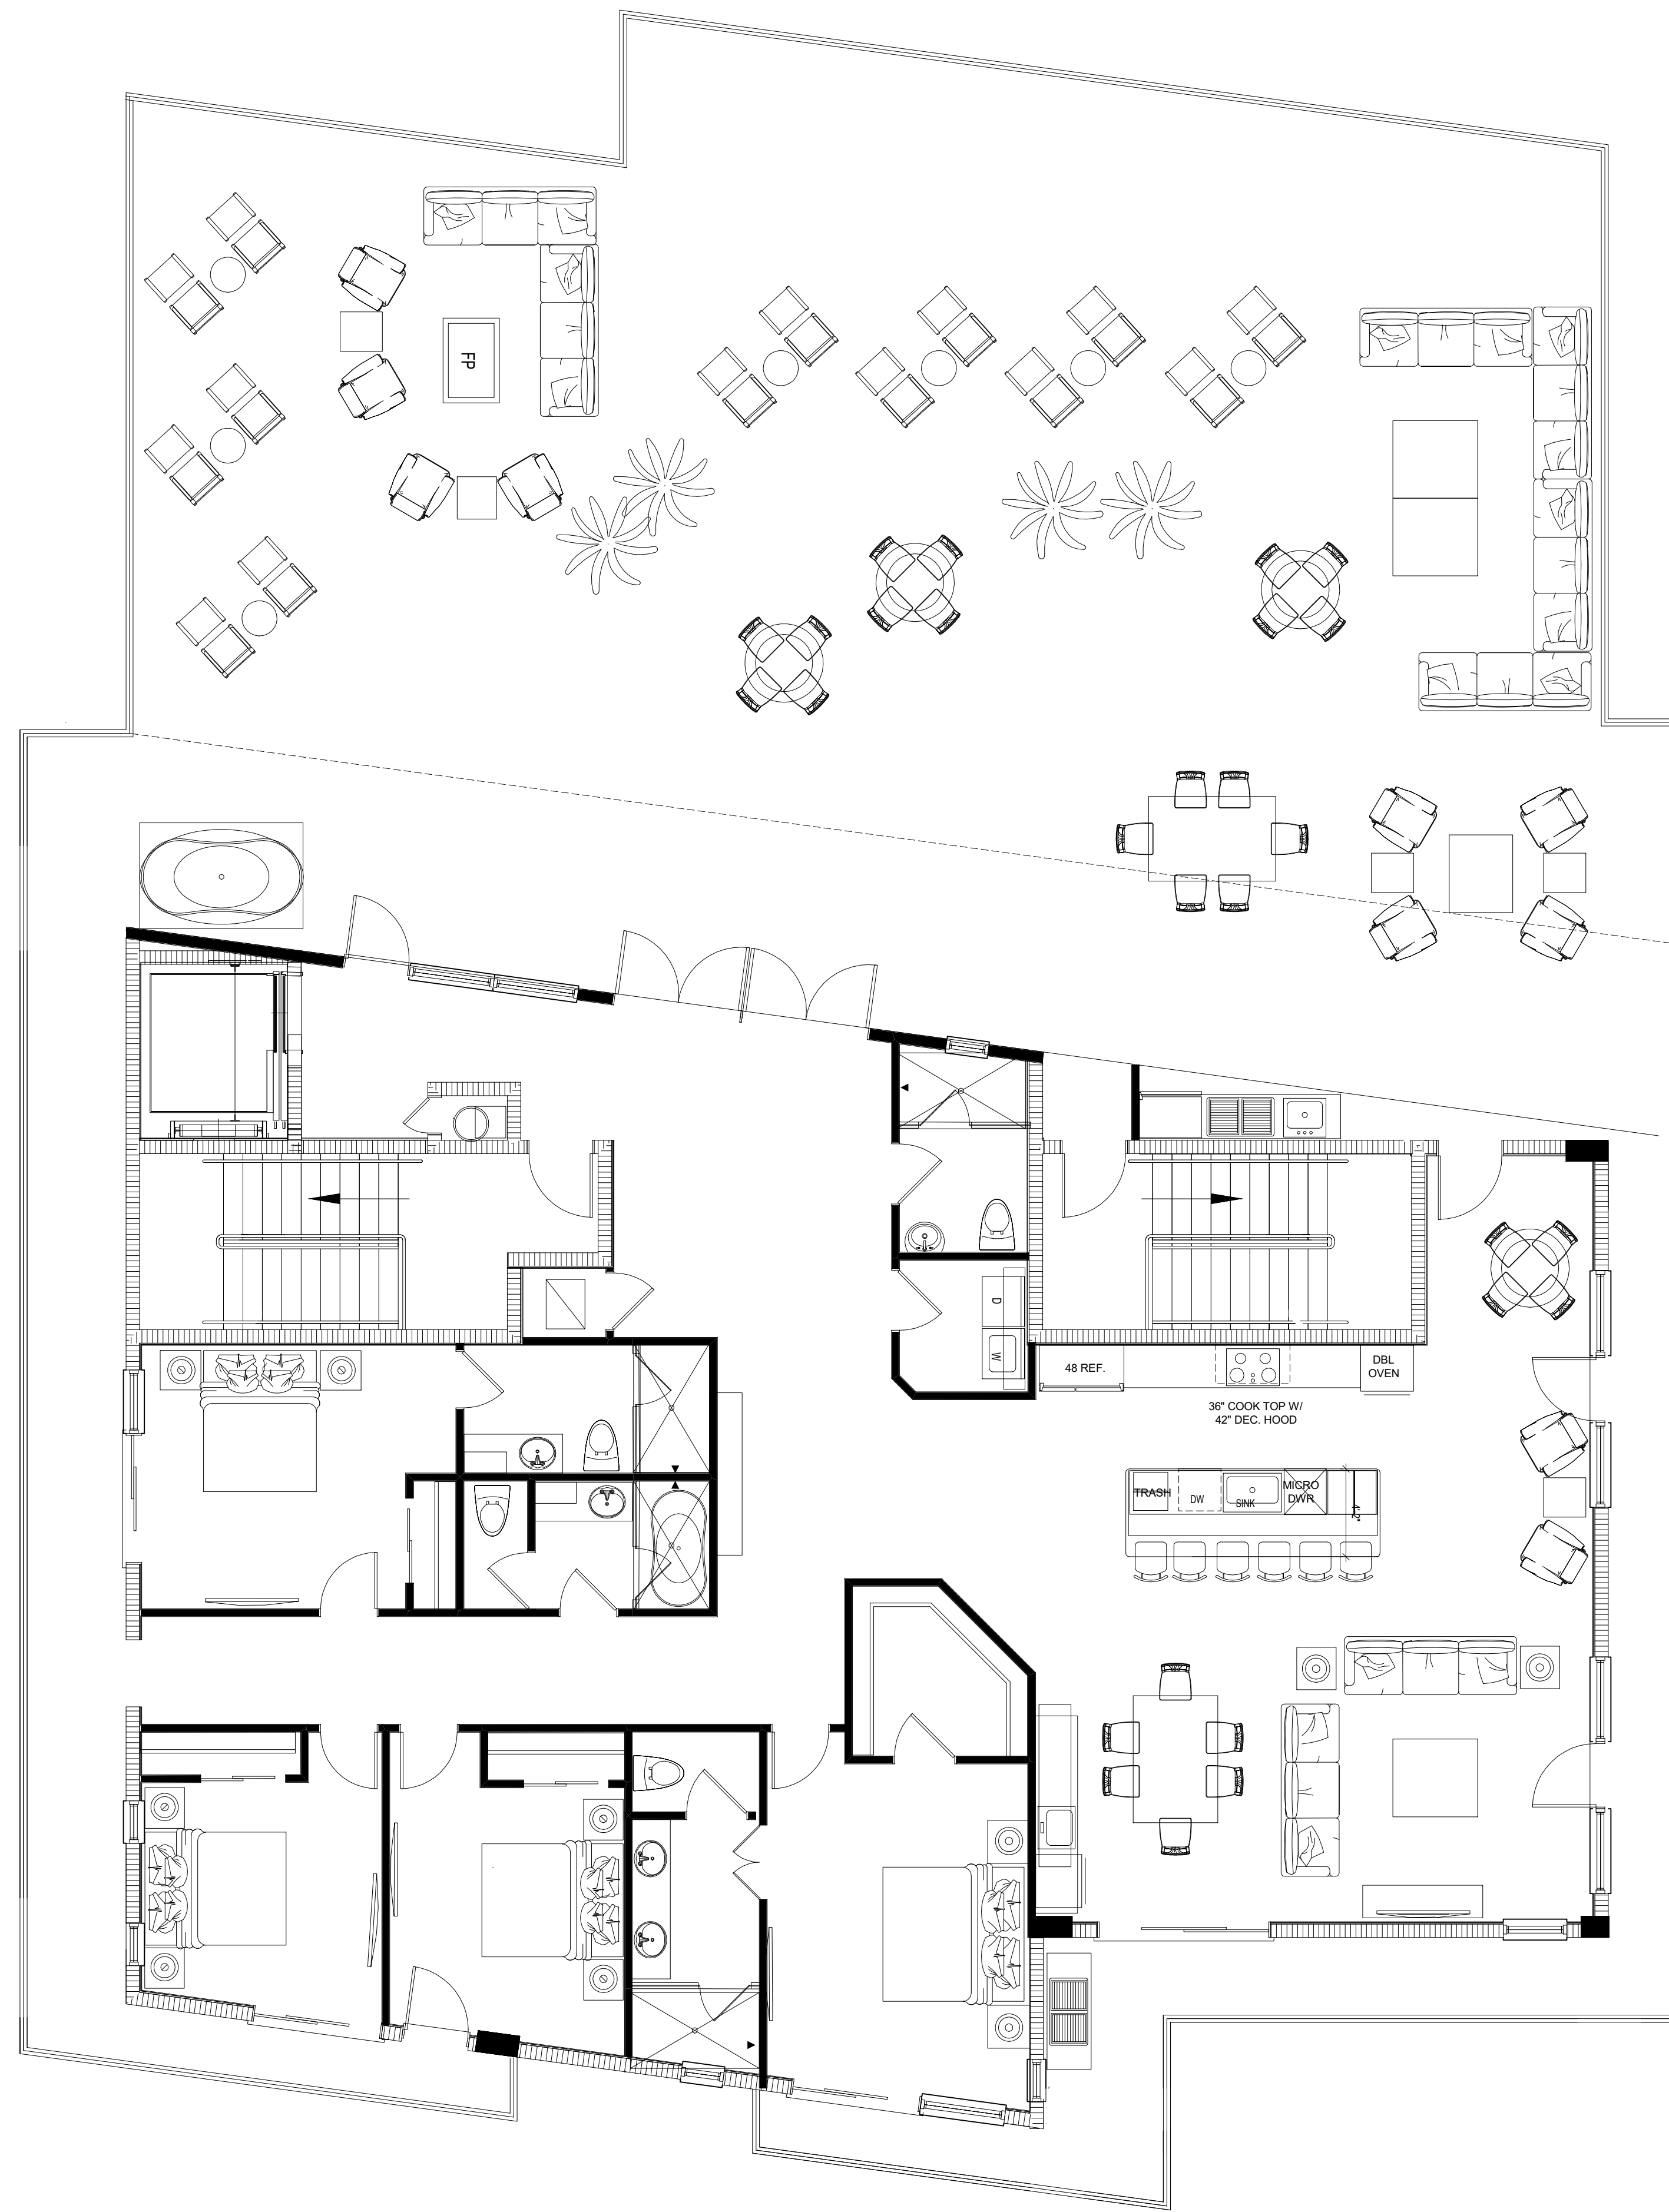

KEY PLAN

KEY ELEVATION

SOUTH BUILDING Residence 1

LEVEL 2 NORTH EXPOSURE

- 4 BEDROOMS
- 3.5 BATHROOMS
- TERRACE AND BALCONY
 - 400 SQ FT
- INTERIOR SPACE
 - 2,543 SQ FT

CHANNEL CLUB

685 & 689 Bay Esplanade
Clearwater Beach, Florida

685 & 689 Bay Esplanade
Clearwater Beach, Florida

SOUTH BUILDING Residence 3

LEVEL 3 AND 4 NORTH EXPOSURE

- 5 BEDROOMS
- 5.5 BATHROOMS
- INTERIOR SPACE
 - 3,070 SQ FT
- TERRACE AND BALCONY
 - 465 SQ FT

KEY PLAN

KEY PLAN

KEY ELEVATION

CHANNEL CLUB

693 - 699 Bay Esplanade
Clearwater Beach, Florida

SOUTH BUILDING Penthouse

PRIVATE FLOOR LEVEL 6

- 4 BEDROOMS
- 4 BATHROOMS

INTERIOR SPACE
• 2,585 SQ FT

TERRACE AND BALCONY
• 3,790 SQ FT

KEY PLAN

KEY ELEVATION

CHANNEL CLUB

685 & 689 Bay Esplanade
Clearwater Beach, Florida