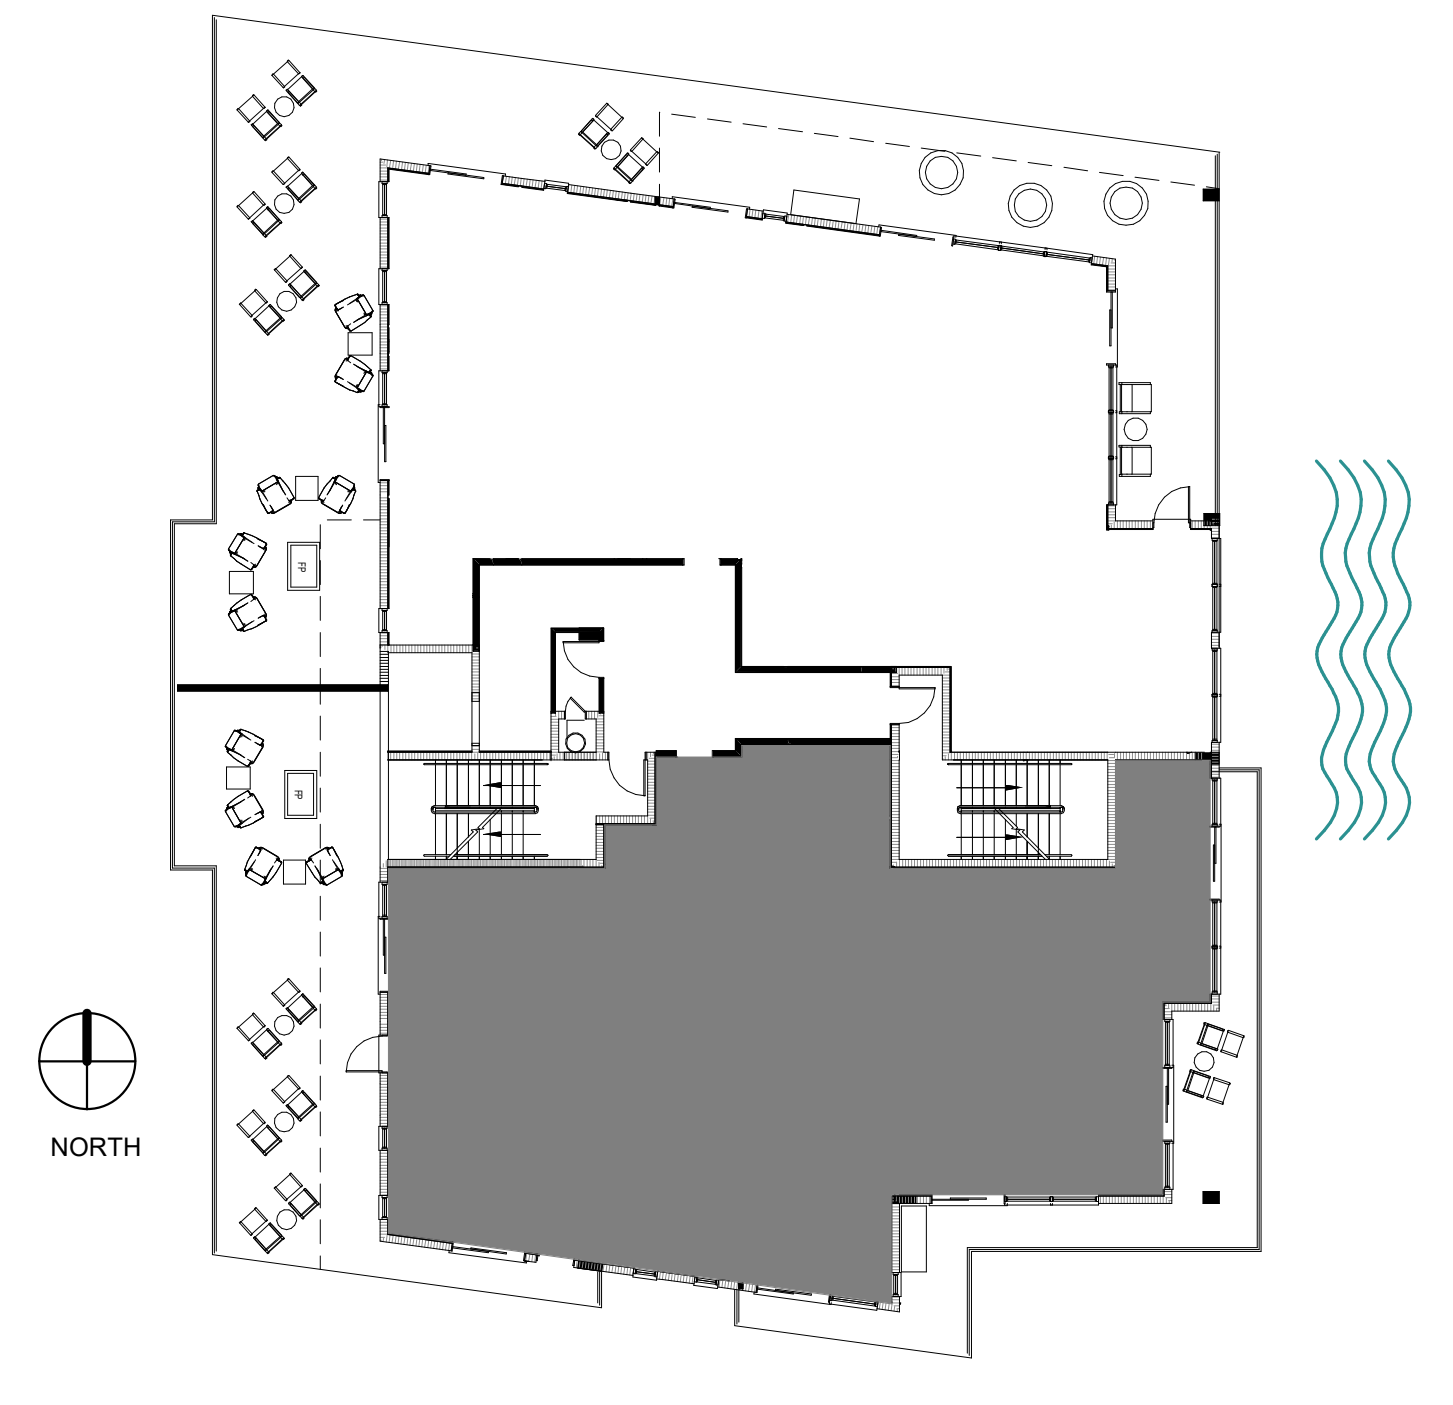

685 & 689 Bay Esplanade
Clearwater Beach, Florida

SOUTH BUILDING Residence 3

LEVEL 3 AND 4 NORTH EXPOSURE

- 5 BEDROOMS
- 5.5 BATHROOMS
- INTERIOR SPACE
 - 3,070 SQ FT
- TERRACE AND BALCONY
 - 465 SQ FT

KEY PLAN

KEY ELEVATION

CHANNEL CLUB

685 & 689 Bay Esplanade
Clearwater Beach, Florida

KEY PLAN

KEY ELEVATION

SOUTH BUILDING Residence 4

LEVEL 5 NORTH EXPOSURE

- 4 BEDROOMS
- 4.5 BATHROOMS
- INTERIOR SPACE
• 2,277 SQ FT
- TERRACE AND BALCONY
• 1,682 SQ FT

CHANNEL CLUB

685 & 689 Bay Esplanade
Clearwater Beach, Florida

KEY PLAN

KEY ELEVATION

SOUTH BUILDING Residence 5

LEVEL 5 SOUTH EXPOSURE

- 4 BEDROOMS
- 3.5 BATHROOMS
- INTERIOR SPACE
• 2,340 SQ FT
- TERRACE AND BALCONY
• 1,173 SQ FT

CHANNEL CLUB

685 & 689 Bay Esplanade
Clearwater Beach, Florida

KEY PLAN

KEY ELEVATION

NORTH BUILDING Residence 6

LEVEL 2 TO 4 NORTH EXPOSURE

- 4 BEDROOMS
- 4.5 BATHROOMS
- INTERIOR SPACE
- 2,240 SQ FT
- TERRACE AND BALCONY
- 650 SQ FT