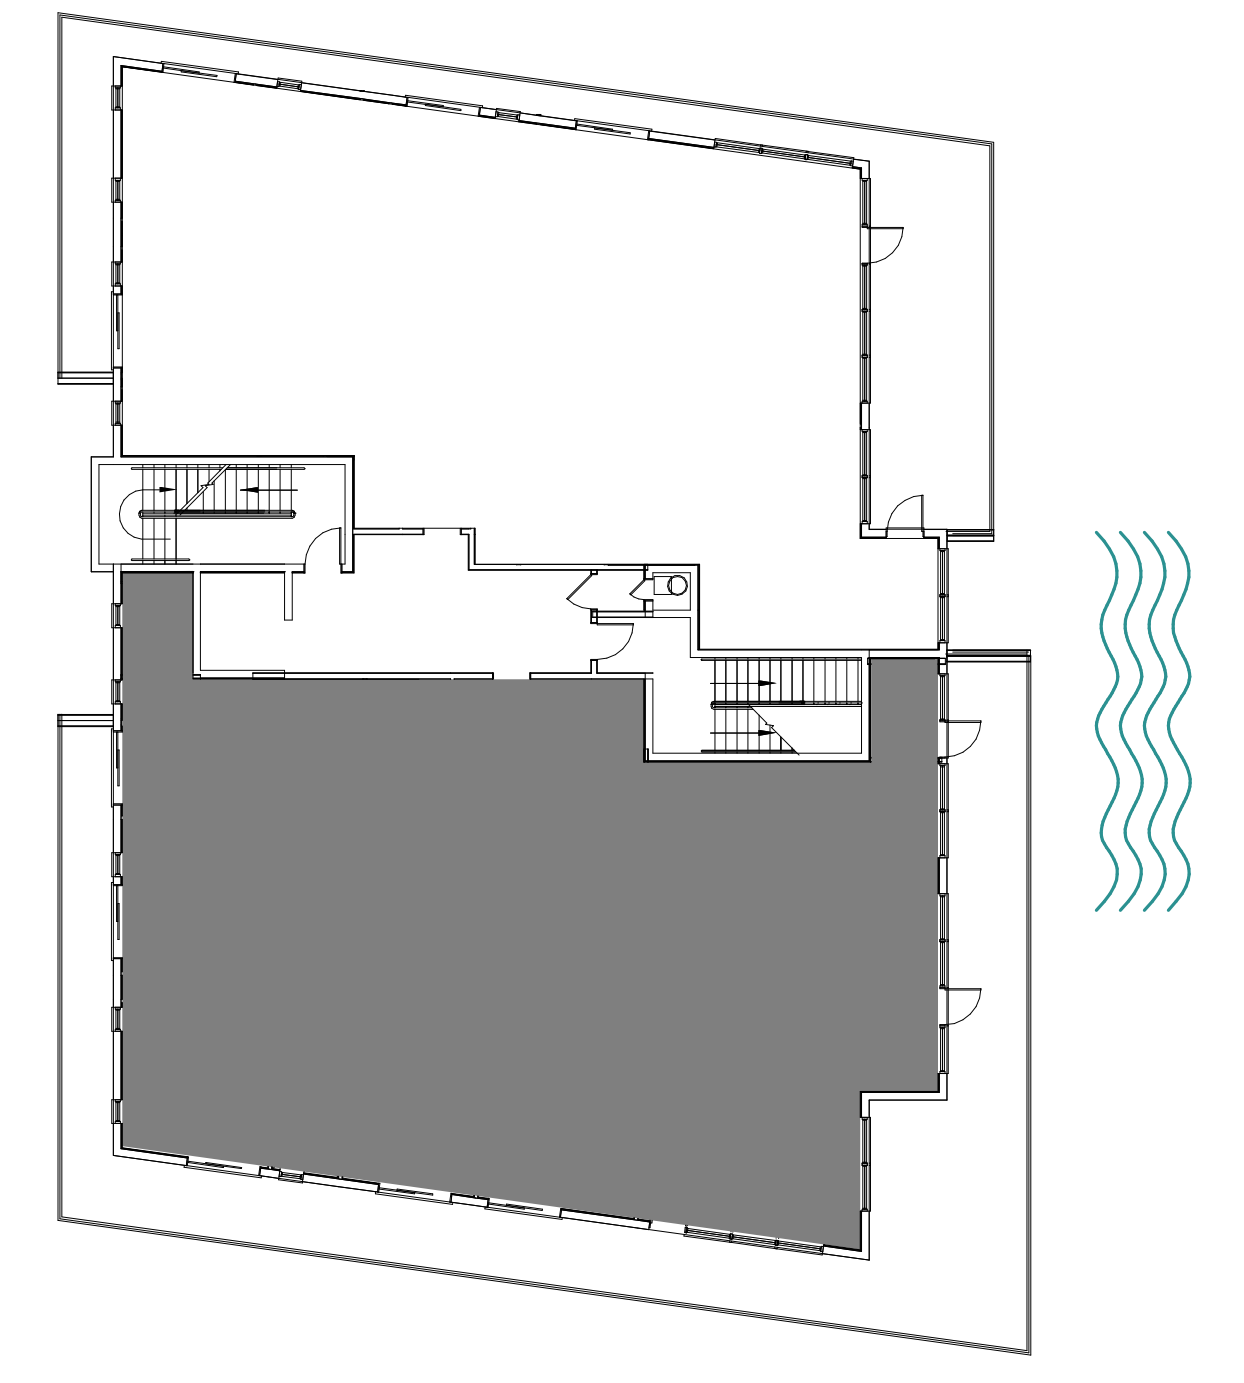

CHANNEL CLUB

693 - 699 Bay Esplanade
Clearwater Beach, Florida

NORTH BUILDING Residence 7

LEVEL 2 TO 4 SOUTH EXPOSURE

- 4 BEDROOMS
 - 4.5 BATHROOMS
- INTERIOR SPACE

 - 2,825 SQ FT
- TERRACE AND BALCONY

 - 1,100 SQ FT

KEY PLAN

KEY ELEVATION

CHANNEL CLUB

693 - 699 Bay Esplanade
Clearwater Beach, Florida

SOUTH BUILDING Penthouse

PRIVATE FLOOR LEVEL 6

- 4 BEDROOMS
- 4 BATHROOMS

INTERIOR SPACE
• 2,585 SQ FT

TERRACE AND BALCONY
• 3,790 SQ FT

KEY PLAN

KEY ELEVATION

CHANNEL CLUB

685 & 689 Bay Esplanade
Clearwater Beach, Florida