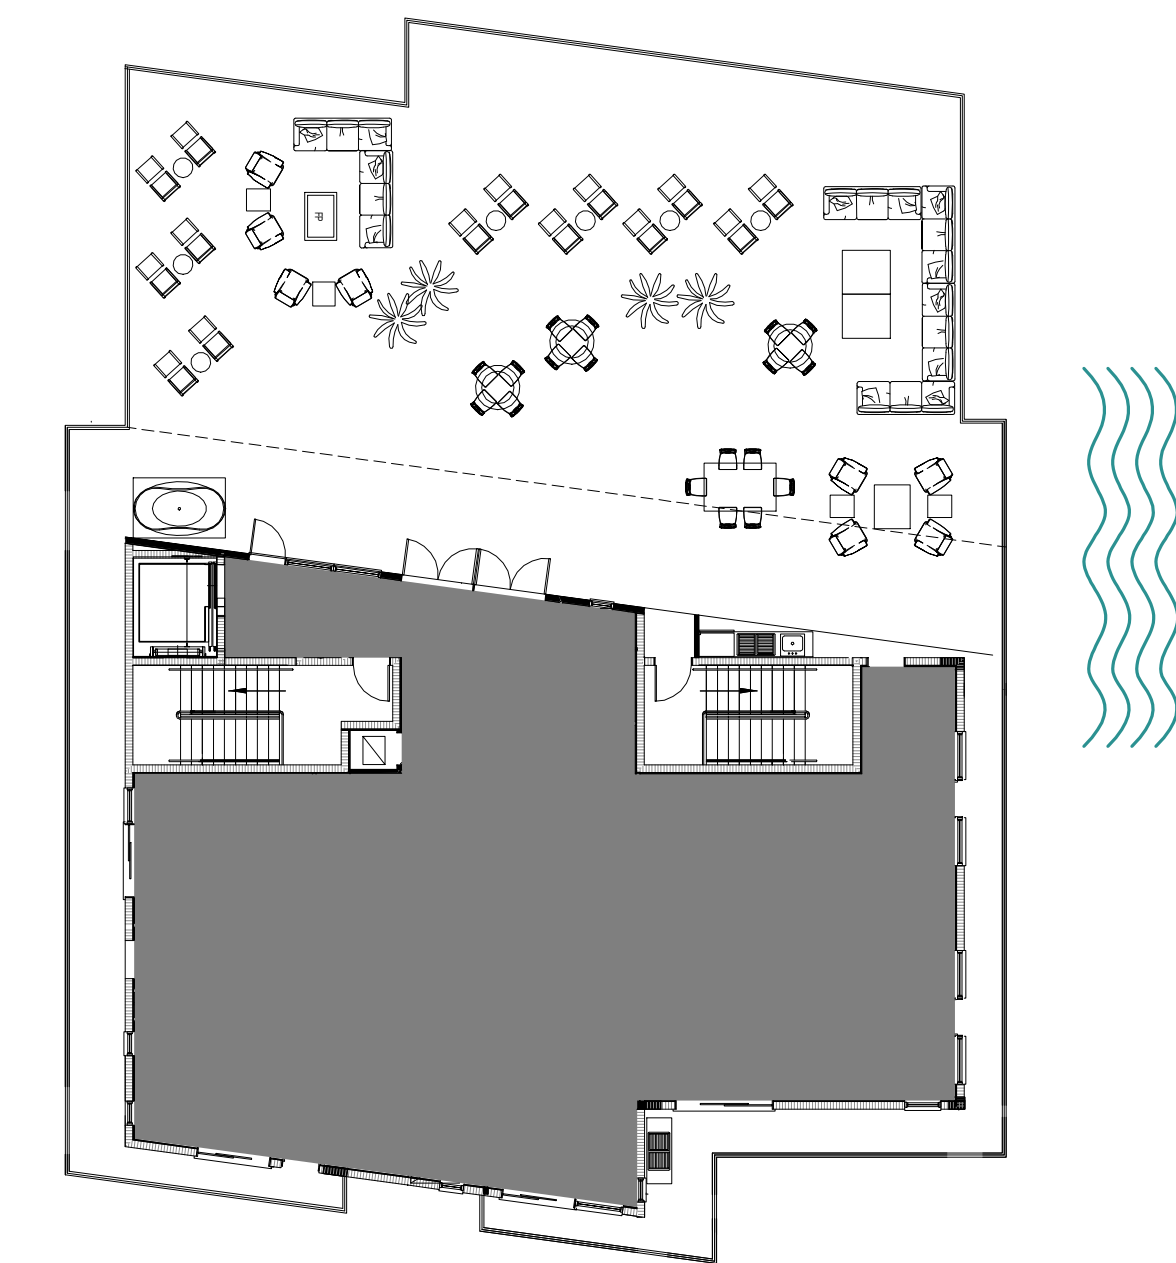

CHANNEL CLUB

693 - 699 Bay Esplanade
Clearwater Beach, Florida

NORTH BUILDING Residence 7

LEVEL 2 TO 4 SOUTH EXPOSURE

- 4 BEDROOMS
 - 4.5 BATHROOMS
- INTERIOR SPACE

 - 2,825 SQ FT
- TERRACE AND BALCONY

 - 1,100 SQ FT

KEY PLAN

KEY ELEVATION

CHANNEL CLUB

693 - 699 Bay Esplanade
Clearwater Beach, Florida

SOUTH BUILDING Penthouse

PRIVATE FLOOR LEVEL 6

- 4 BEDROOMS
- 4 BATHROOMS

INTERIOR SPACE
• 2,585 SQ FT

TERRACE AND BALCONY
• 3,790 SQ FT

KEY PLAN

KEY ELEVATION

CHANNEL CLUB

685 & 689 Bay Esplanade
Clearwater Beach, Florida