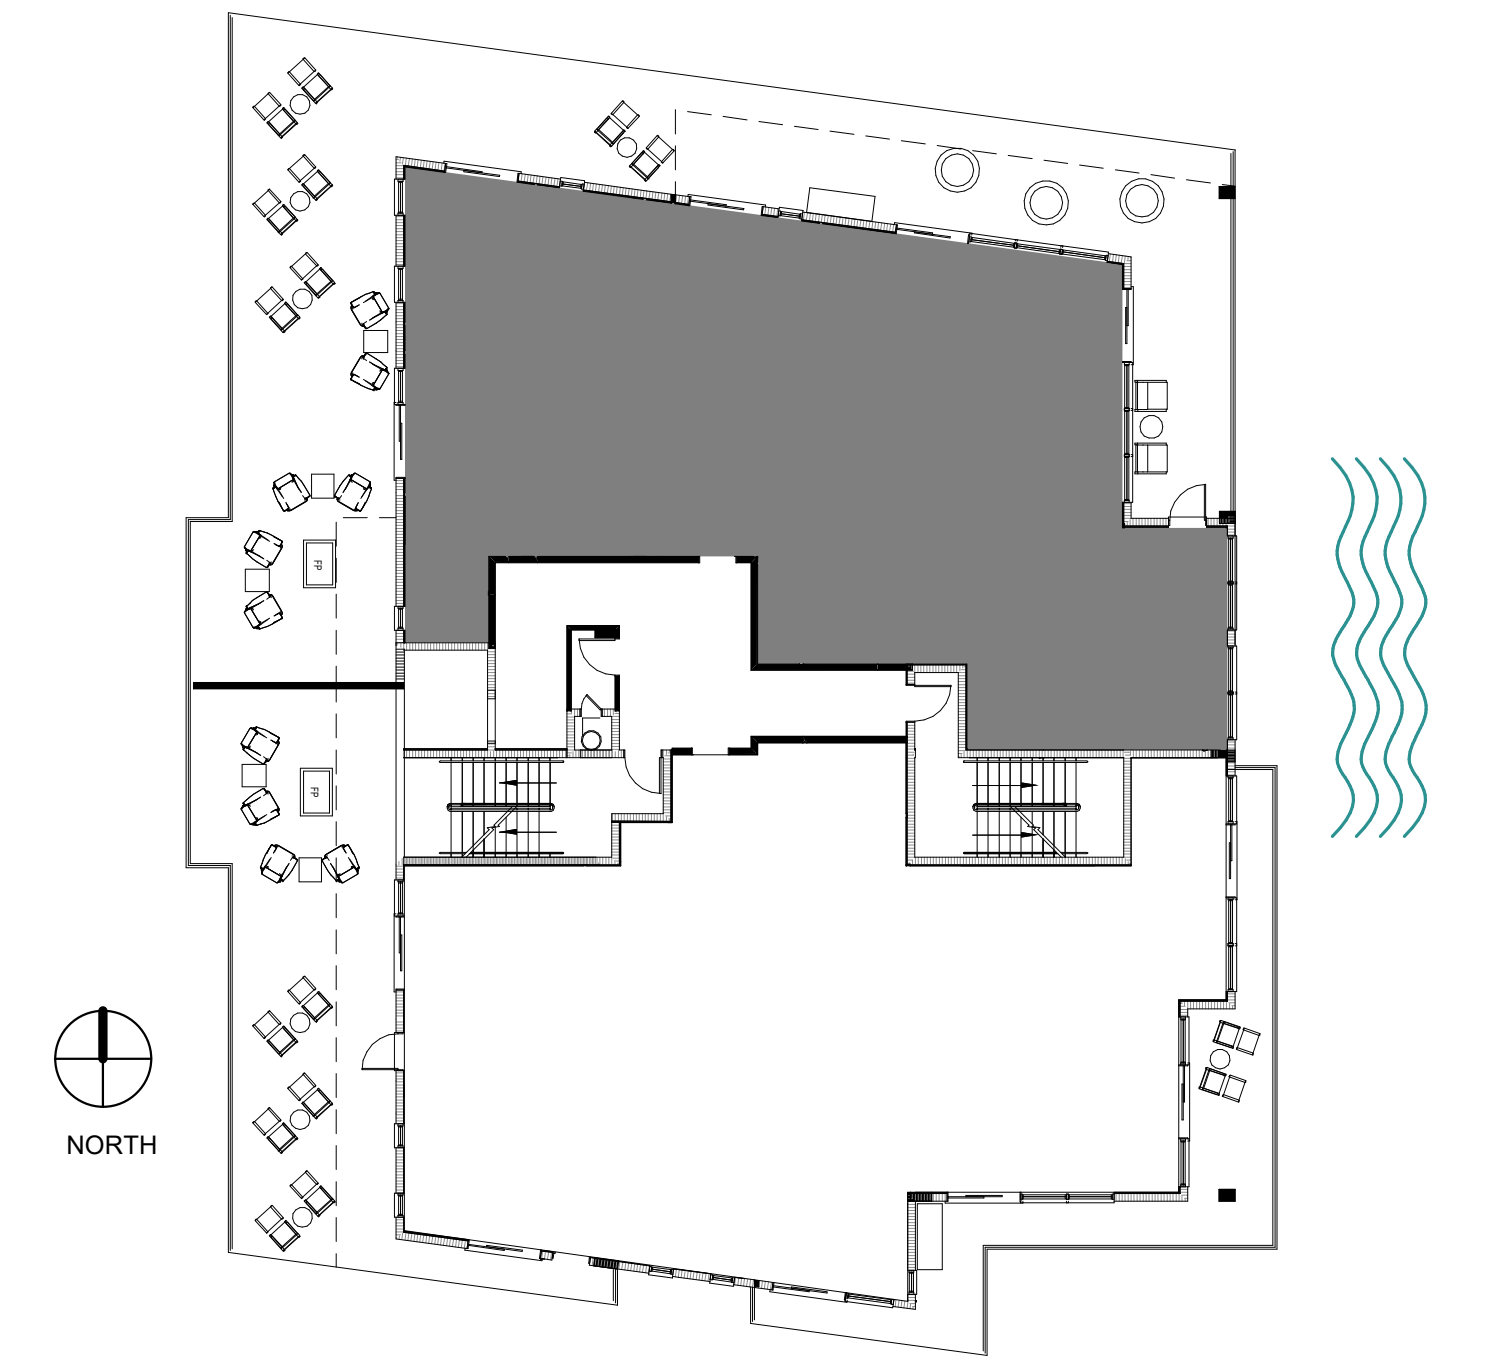

KEY PLAN

KEY ELEVATION

SOUTH BUILDING Residence 2

LEVELS 2 TO 4 SOUTH EXPOSURE

- 4 BEDROOMS
- 4.5 BATHROOMS

INTERIOR SPACE
• 2,744 SQ FT

TERRACE AND BALCONY
• 490 SQ FT

CHANNEL CLUB

685 & 689 Bay Esplanade
Clearwater Beach, Florida

SOUTH BUILDING Residence 3

LEVEL 3 AND 4 NORTH EXPOSURE

- 5 BEDROOMS
- 5.5 BATHROOMS
- INTERIOR SPACE
 - 3,070 SQ FT
- TERRACE AND BALCONY
 - 465 SQ FT

KEY PLAN

KEY ELEVATION

CHANNEL CLUB

685 & 689 Bay Esplanade
Clearwater Beach, Florida

KEY PLAN

KEY ELEVATION

SOUTH BUILDING Residence 4

LEVEL 5 NORTH EXPOSURE

- 4 BEDROOMS
- 4.5 BATHROOMS
- INTERIOR SPACE
• 2,277 SQ FT
- TERRACE AND BALCONY
• 1,682 SQ FT

CHANNEL CLUB

685 & 689 Bay Esplanade
Clearwater Beach, Florida

KEY PLAN

KEY ELEVATION

SOUTH BUILDING Residence 5

LEVEL 5 SOUTH EXPOSURE

- 4 BEDROOMS
- 3.5 BATHROOMS
- INTERIOR SPACE
• 2,340 SQ FT
- TERRACE AND BALCONY
• 1,173 SQ FT