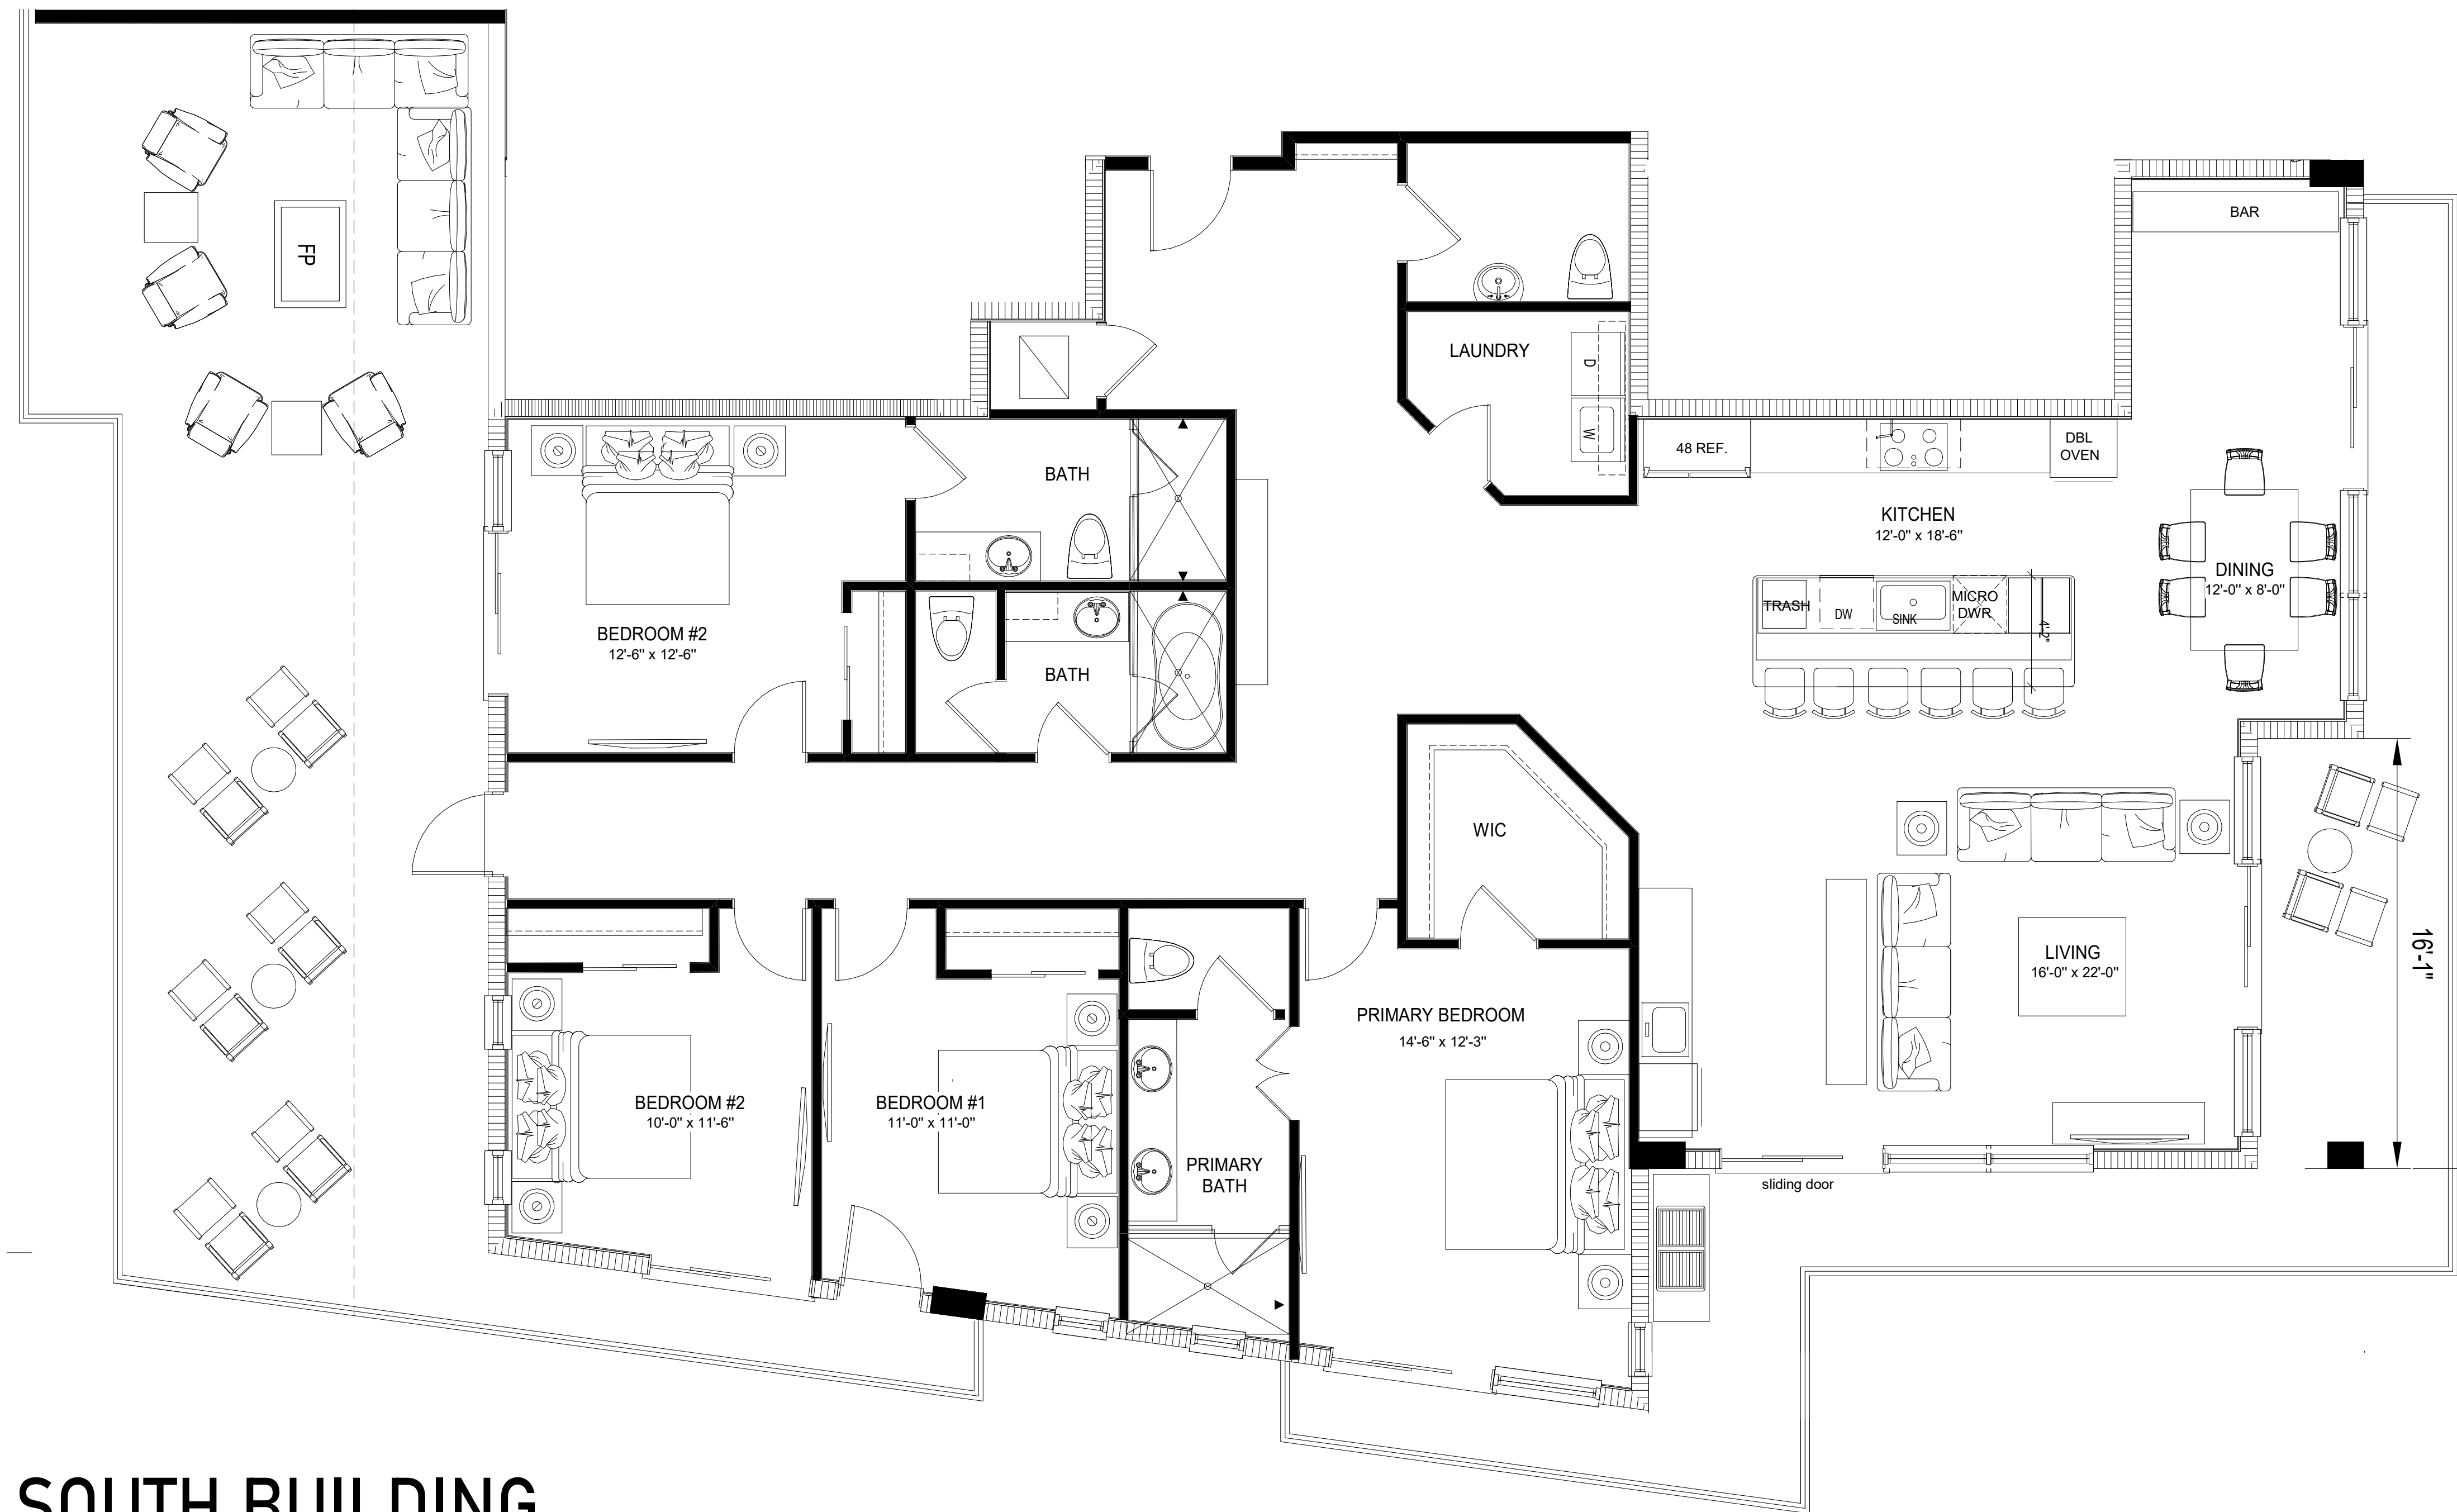

KEY PLAN

KEY ELEVATION

SOUTH BUILDING Residence 2

LEVELS 2 TO 4 SOUTH EXPOSURE

- 4 BEDROOMS
- 4.5 BATHROOMS

INTERIOR SPACE
• 2,744 SQ FT

TERRACE AND BALCONY
• 490 SQ FT

CHANNEL CLUB

685 & 689 Bay Esplanade
Clearwater Beach, Florida

SOUTH BUILDING Residence 3

LEVEL 3 AND 4 NORTH EXPOSURE

- 5 BEDROOMS
- 5.5 BATHROOMS
- INTERIOR SPACE
 - 3,070 SQ FT
- TERRACE AND BALCONY
 - 465 SQ FT

KEY PLAN

KEY ELEVATION

CHANNEL CLUB

685 & 689 Bay Esplanade
Clearwater Beach, Florida

KEY PLAN

KEY ELEVATION

SOUTH BUILDING Residence 4

LEVEL 5 NORTH EXPOSURE

- 4 BEDROOMS
- 4.5 BATHROOMS
- INTERIOR SPACE
• 2,277 SQ FT
- TERRACE AND BALCONY
• 1,682 SQ FT

CHANNEL CLUB

685 & 689 Bay Esplanade
Clearwater Beach, Florida

KEY PLAN

KEY ELEVATION

SOUTH BUILDING Residence 5

LEVEL 5 SOUTH EXPOSURE

- 4 BEDROOMS
- 3.5 BATHROOMS
- INTERIOR SPACE
• 2,340 SQ FT
- TERRACE AND BALCONY
• 1,173 SQ FT