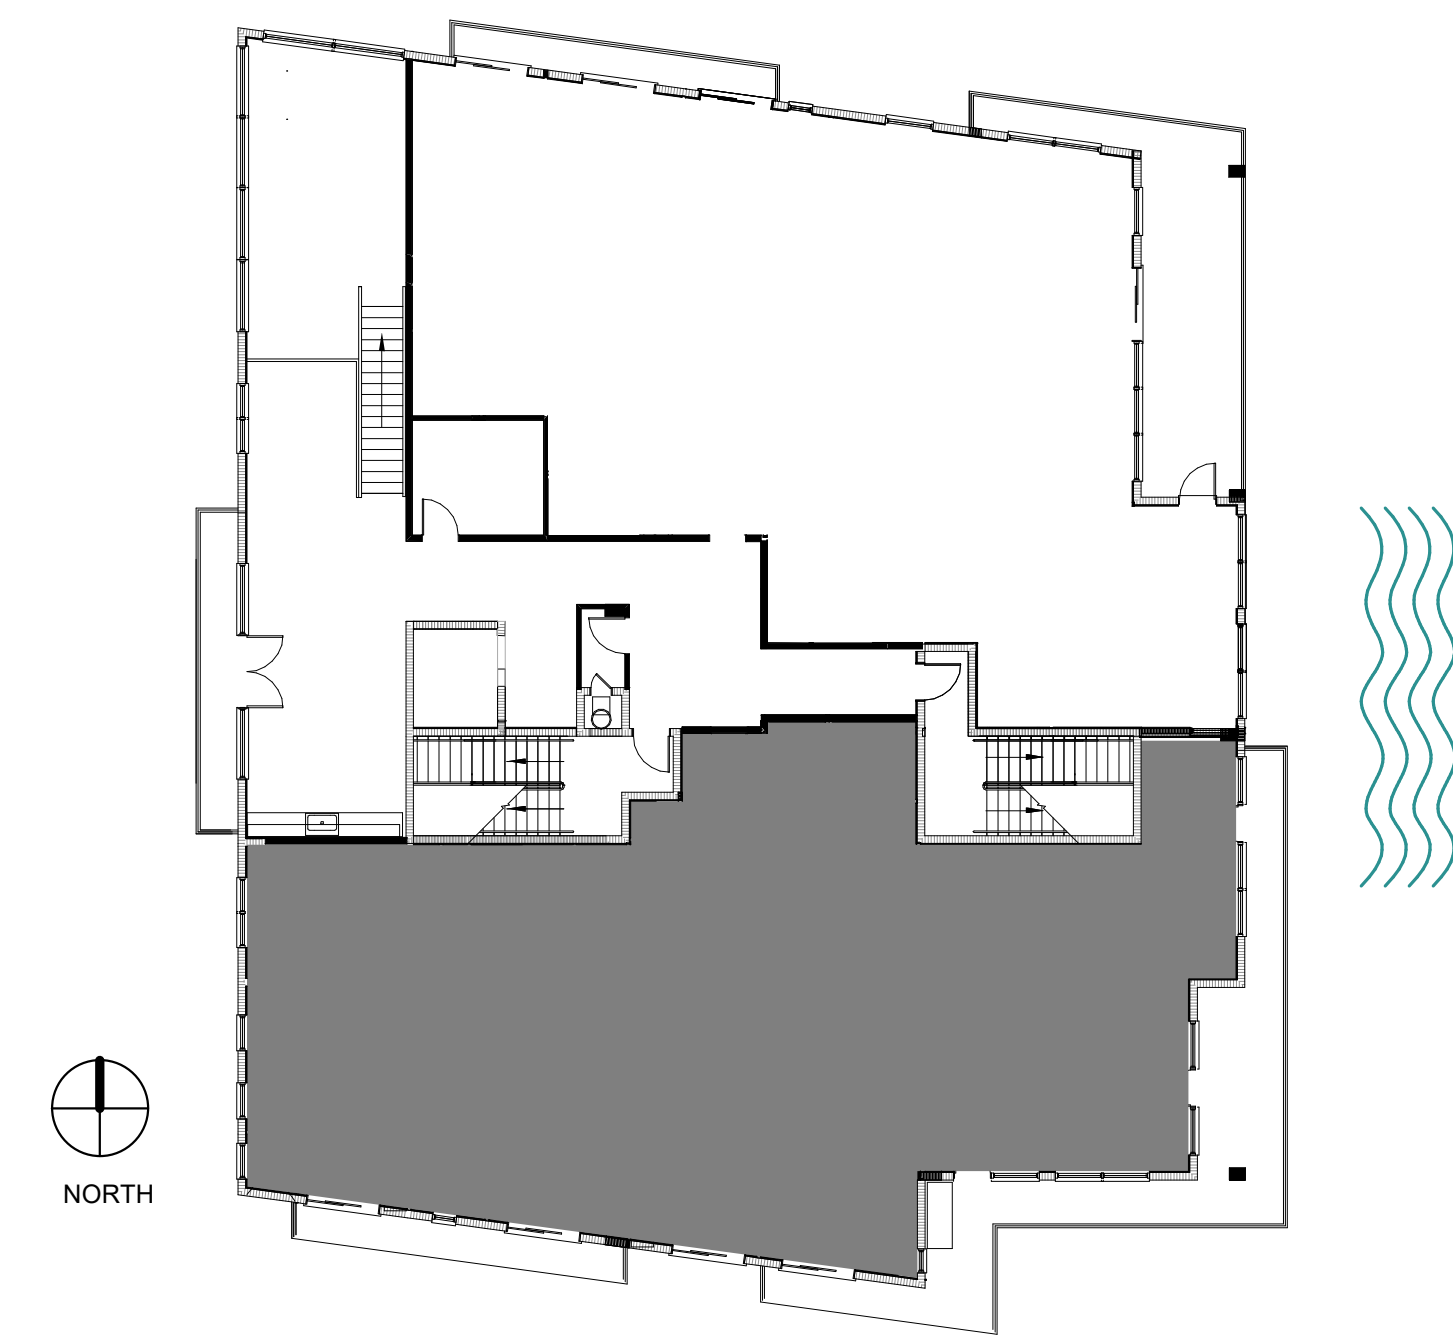

KEY PLAN

KEY ELEVATION

SOUTH BUILDING Residence 1

LEVEL 2 NORTH EXPOSURE

- 4 BEDROOMS
- 3.5 BATHROOMS
- TERRACE AND BALCONY
 - 400 SQ FT
- INTERIOR SPACE
 - 2,543 SQ FT

CHANNEL CLUB

685 & 689 Bay Esplanade
Clearwater Beach, Florida

KEY PLAN

KEY ELEVATION

SOUTH BUILDING Residence 2

LEVELS 2 TO 4 SOUTH EXPOSURE

- 4 BEDROOMS
- 4.5 BATHROOMS

INTERIOR SPACE
• 2,744 SQ FT

TERRACE AND BALCONY
• 490 SQ FT

CHANNEL CLUB

685 & 689 Bay Esplanade
Clearwater Beach, Florida

SOUTH BUILDING Residence 3

LEVEL 3 AND 4 NORTH EXPOSURE

- 5 BEDROOMS
- 5.5 BATHROOMS
- INTERIOR SPACE
 - 3,070 SQ FT
- TERRACE AND BALCONY
 - 465 SQ FT

KEY PLAN

KEY ELEVATION

CHANNEL CLUB

685 & 689 Bay Esplanade
Clearwater Beach, Florida

KEY PLAN

KEY ELEVATION

SOUTH BUILDING Residence 4

LEVEL 5 NORTH EXPOSURE

- 4 BEDROOMS
- 4.5 BATHROOMS
- INTERIOR SPACE
• 2,277 SQ FT
- TERRACE AND BALCONY
• 1,682 SQ FT