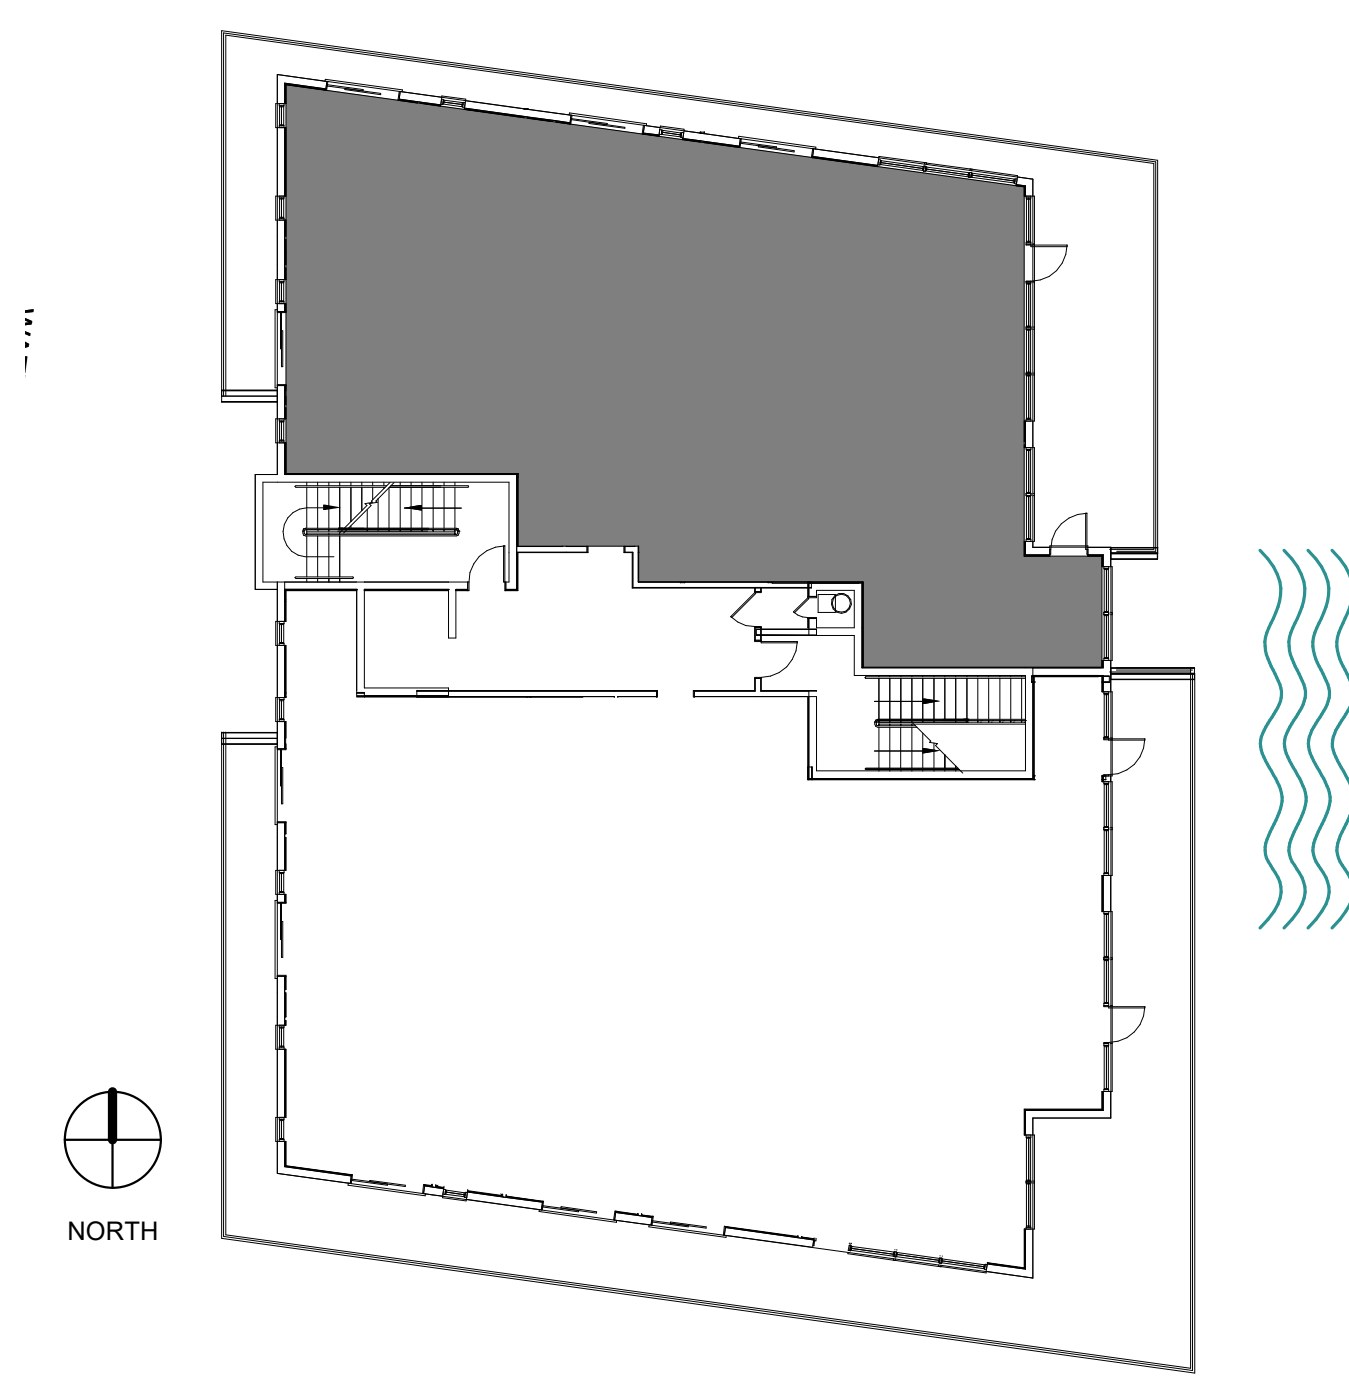

KEY ELEVATION

CHANNEL CLUB

685 & 689 Bay Esplanade
Clearwater Beach, Florida

KEY PLAN

KEY ELEVATION

SOUTH BUILDING Residence 4

LEVEL 5 NORTH EXPOSURE

- 4 BEDROOMS
- 4.5 BATHROOMS
- INTERIOR SPACE
• 2,277 SQ FT
- TERRACE AND BALCONY
• 1,682 SQ FT

CHANNEL CLUB

685 & 689 Bay Esplanade
Clearwater Beach, Florida

KEY PLAN

KEY ELEVATION

SOUTH BUILDING Residence 5

LEVEL 5 SOUTH EXPOSURE

- 4 BEDROOMS
- 3.5 BATHROOMS
- INTERIOR SPACE
• 2,340 SQ FT
- TERRACE AND BALCONY
• 1,173 SQ FT

CHANNEL CLUB

685 & 689 Bay Esplanade
Clearwater Beach, Florida

KEY PLAN

KEY ELEVATION

NORTH BUILDING Residence 6

LEVEL 2 TO 4 NORTH EXPOSURE

- 4 BEDROOMS
- 4.5 BATHROOMS
- INTERIOR SPACE
- 2,240 SQ FT
- TERRACE AND BALCONY
- 650 SQ FT