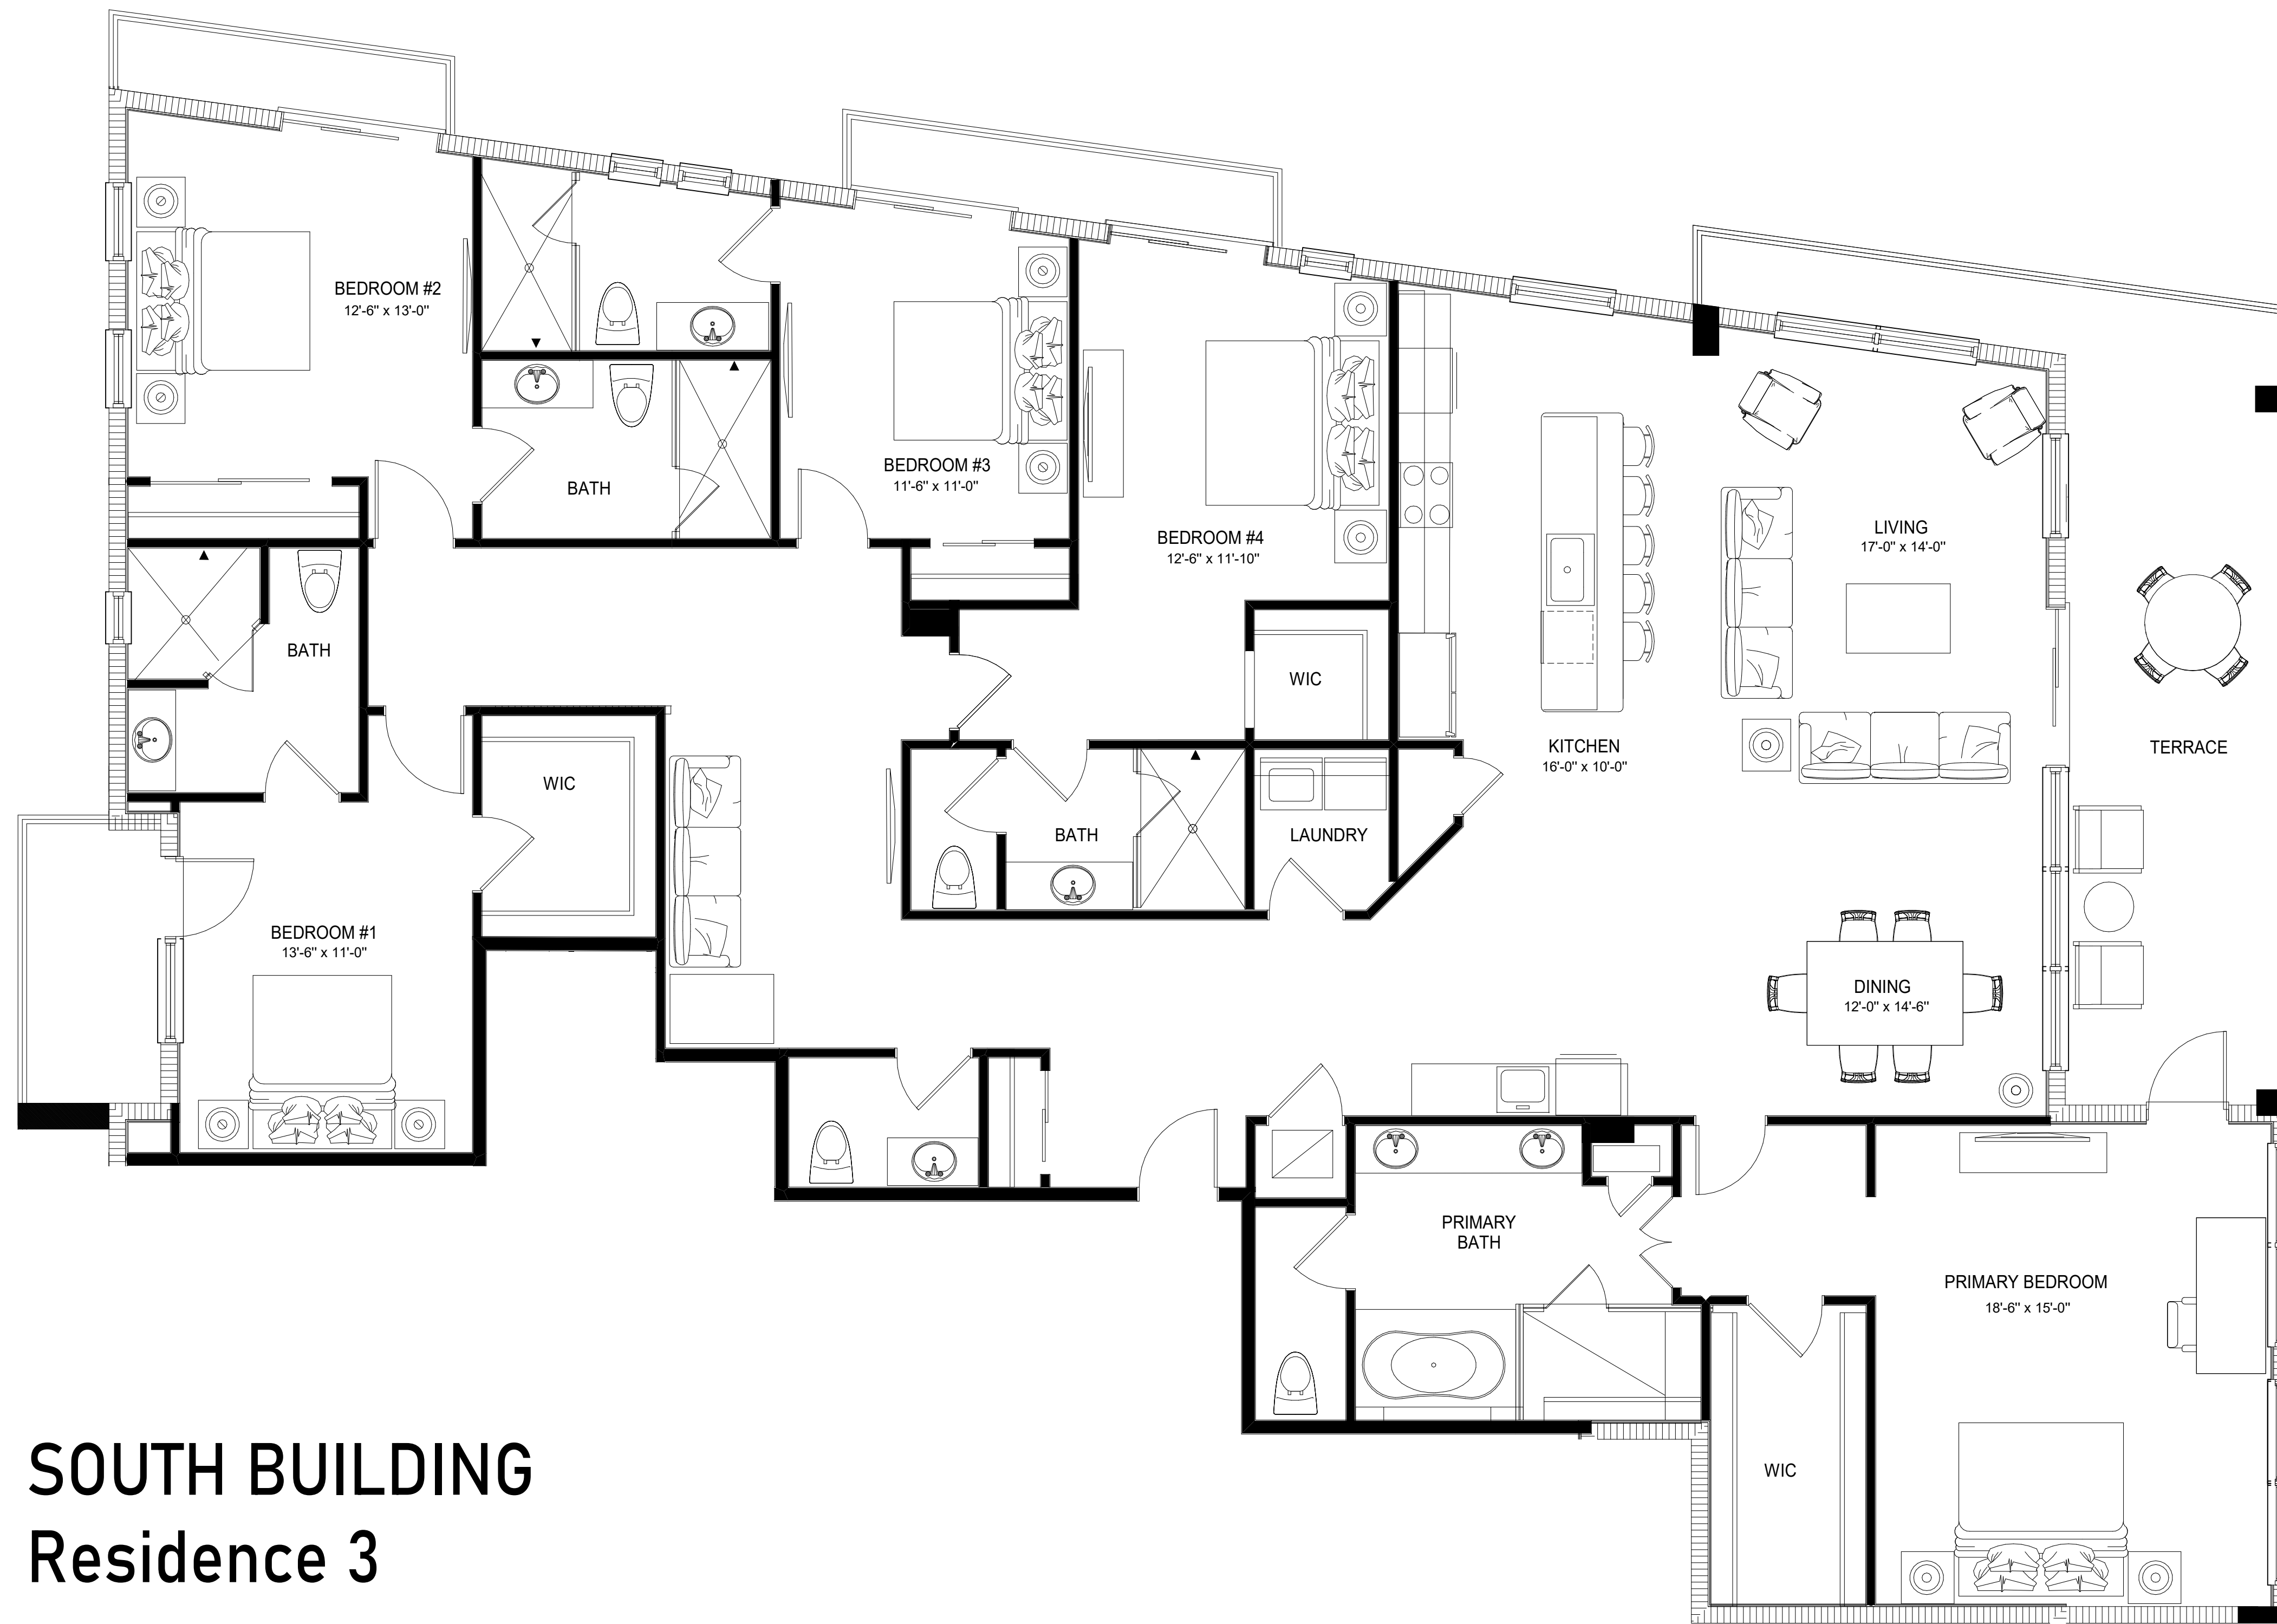

KEY PLAN

KEY ELEVATION

SOUTH BUILDING Residence 1

LEVEL 2 NORTH EXPOSURE

- 4 BEDROOMS
- 3.5 BATHROOMS
- TERRACE AND BALCONY
 - 400 SQ FT
- INTERIOR SPACE
 - 2,543 SQ FT

CHANNEL CLUB

685 & 689 Bay Esplanade
Clearwater Beach, Florida

KEY PLAN

KEY ELEVATION

SOUTH BUILDING Residence 2

LEVELS 2 TO 4 SOUTH EXPOSURE

- 4 BEDROOMS
- 4.5 BATHROOMS

INTERIOR SPACE
• 2,744 SQ FT

TERRACE AND BALCONY
• 490 SQ FT

CHANNEL CLUB

685 & 689 Bay Esplanade
Clearwater Beach, Florida

SOUTH BUILDING Residence 3

LEVEL 3 AND 4 NORTH EXPOSURE

- 5 BEDROOMS
- 5.5 BATHROOMS
- INTERIOR SPACE
 - 3,070 SQ FT
- TERRACE AND BALCONY
 - 465 SQ FT

KEY PLAN

KEY ELEVATION

CHANNEL CLUB

685 & 689 Bay Esplanade
Clearwater Beach, Florida

KEY PLAN

KEY ELEVATION

SOUTH BUILDING Residence 4

LEVEL 5 NORTH EXPOSURE

- 4 BEDROOMS
- 4.5 BATHROOMS
- INTERIOR SPACE
• 2,277 SQ FT
- TERRACE AND BALCONY
• 1,682 SQ FT