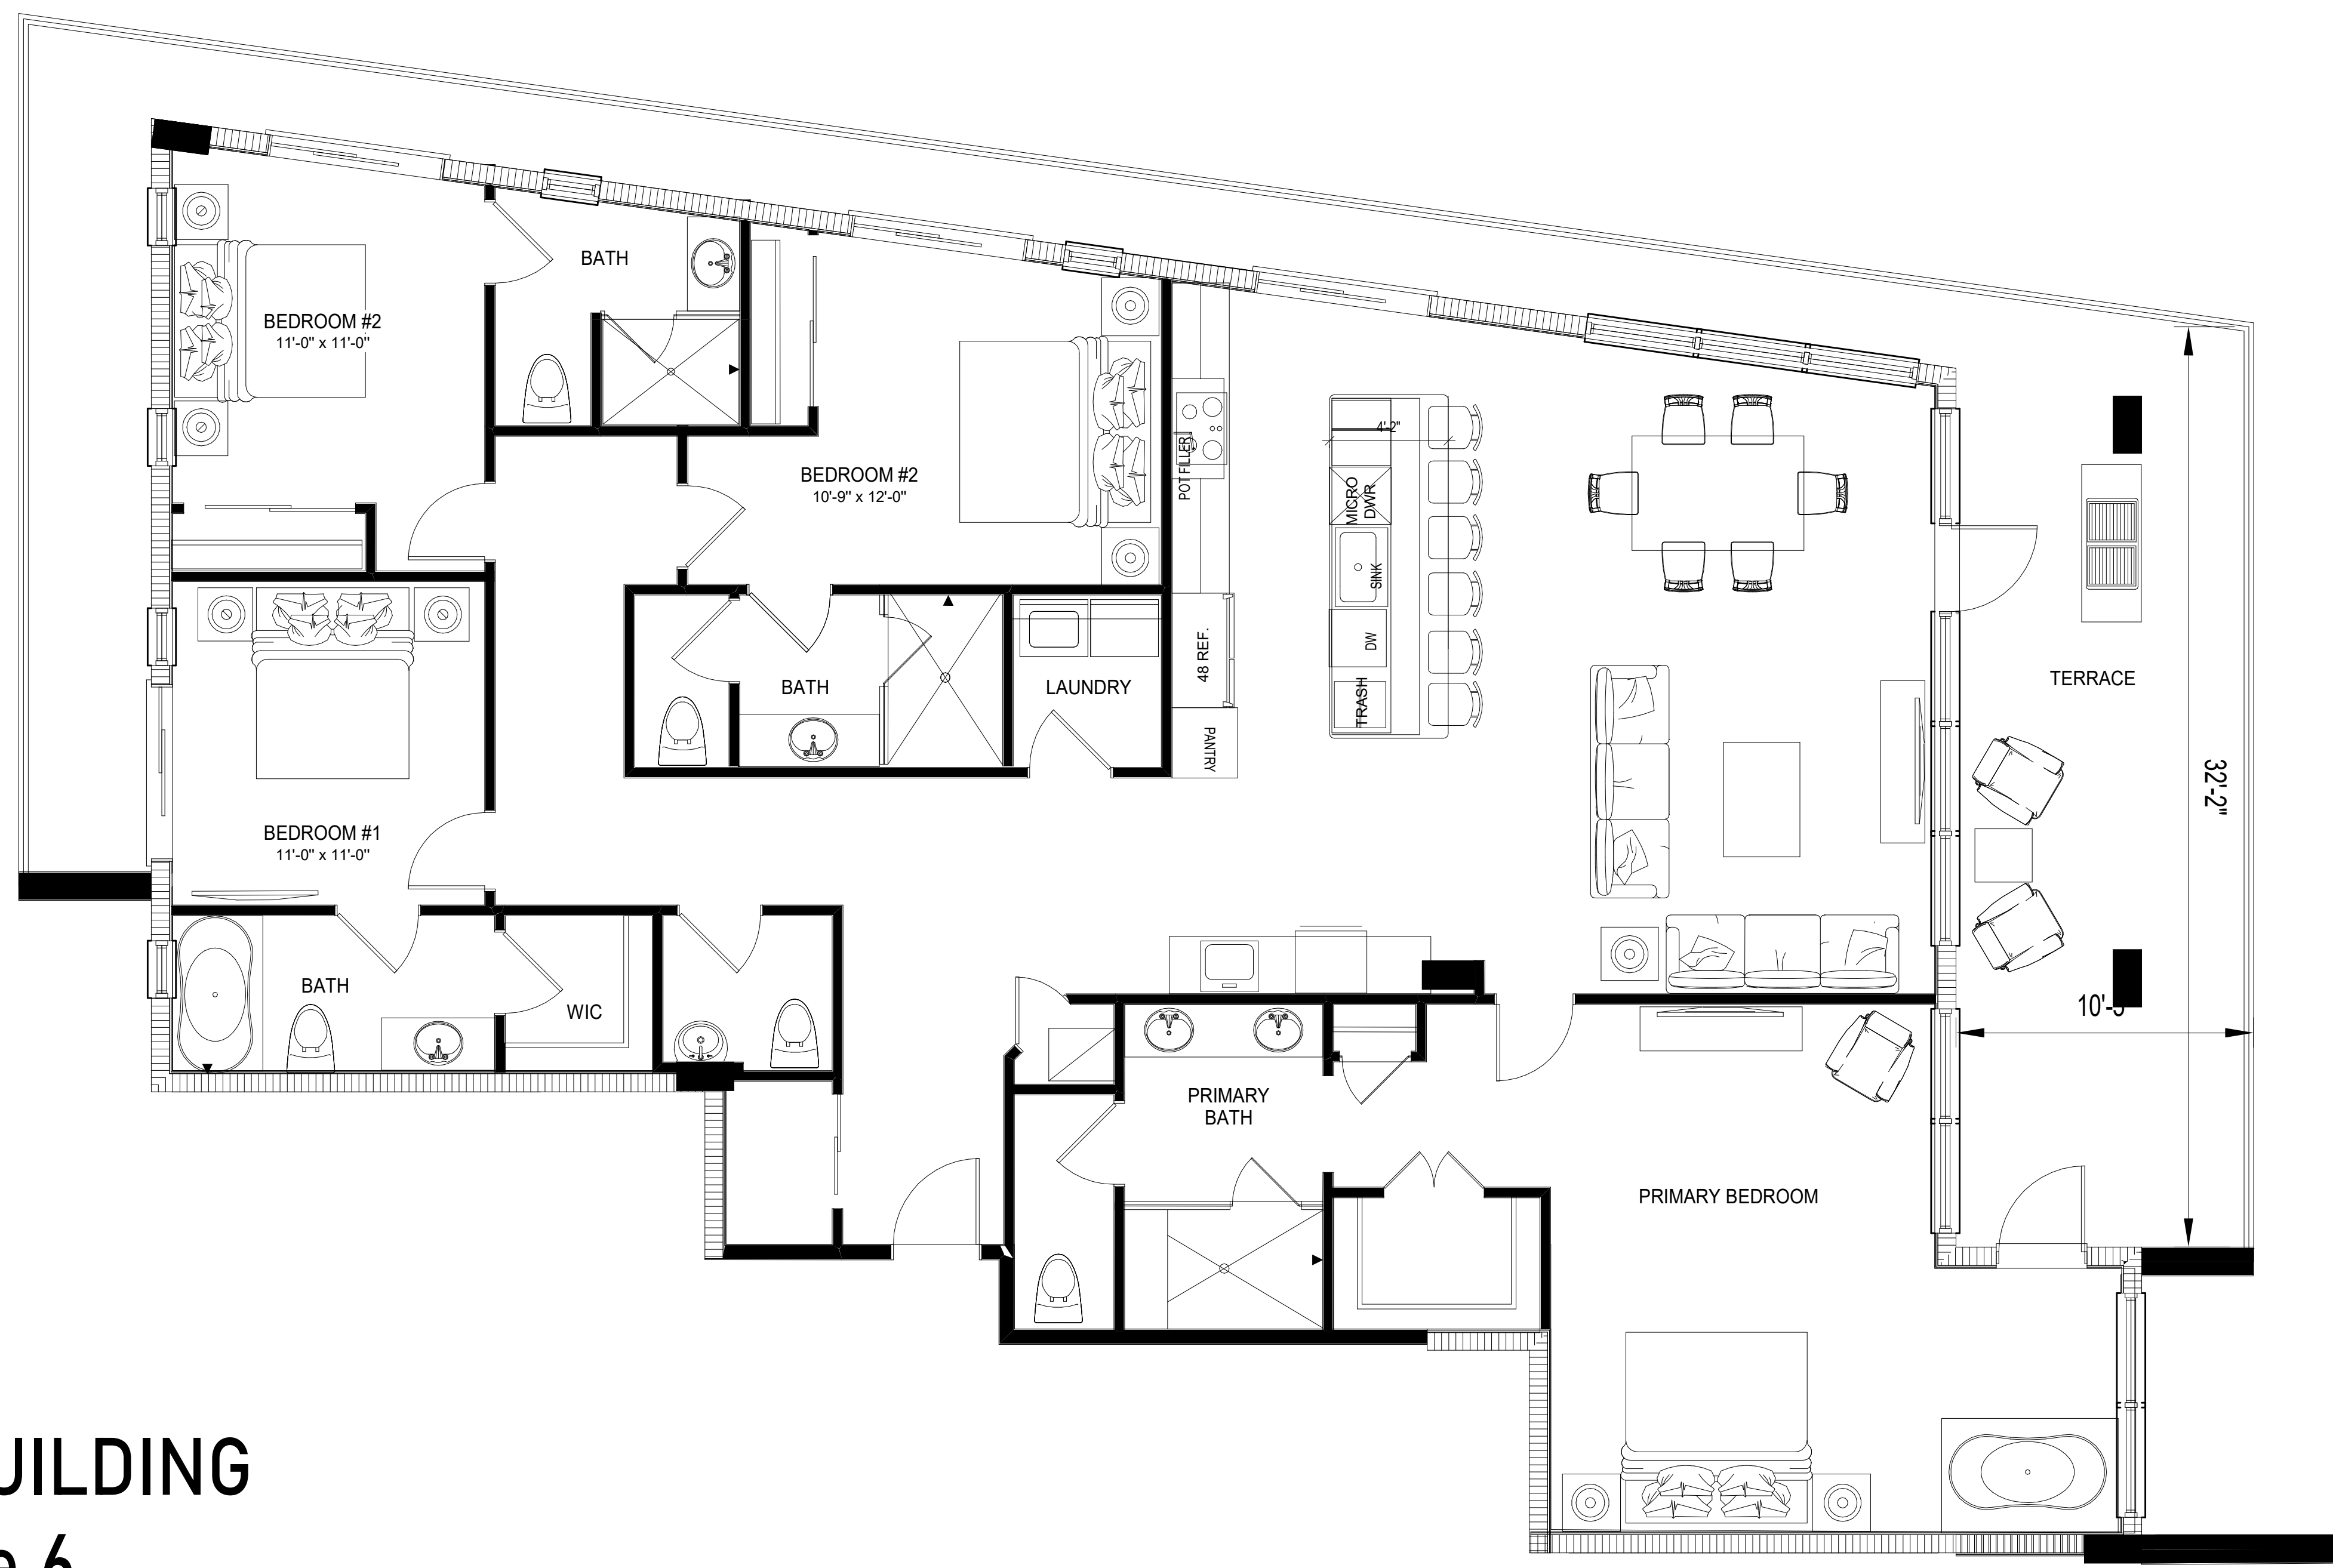

685 & 689 Bay Esplanade
Clearwater Beach, Florida

SOUTH BUILDING Residence 3

LEVEL 3 AND 4 NORTH EXPOSURE

- 5 BEDROOMS
- 5.5 BATHROOMS
- INTERIOR SPACE
 - 3,070 SQ FT
- TERRACE AND BALCONY
 - 465 SQ FT

KEY PLAN

KEY ELEVATION

CHANNEL CLUB

685 & 689 Bay Esplanade
Clearwater Beach, Florida

KEY PLAN

KEY ELEVATION

SOUTH BUILDING Residence 4

LEVEL 5 NORTH EXPOSURE

- 4 BEDROOMS
- 4.5 BATHROOMS
- INTERIOR SPACE
• 2,277 SQ FT
- TERRACE AND BALCONY
• 1,682 SQ FT

CHANNEL CLUB

685 & 689 Bay Esplanade
Clearwater Beach, Florida

KEY PLAN

KEY ELEVATION

SOUTH BUILDING Residence 5

LEVEL 5 SOUTH EXPOSURE

- 4 BEDROOMS
- 3.5 BATHROOMS
- INTERIOR SPACE
• 2,340 SQ FT
- TERRACE AND BALCONY
• 1,173 SQ FT

CHANNEL CLUB

685 & 689 Bay Esplanade
Clearwater Beach, Florida

KEY PLAN

KEY ELEVATION

NORTH BUILDING Residence 6

LEVEL 2 TO 4 NORTH EXPOSURE

- 4 BEDROOMS
- 4.5 BATHROOMS
- INTERIOR SPACE
- 2,240 SQ FT
- TERRACE AND BALCONY
- 650 SQ FT