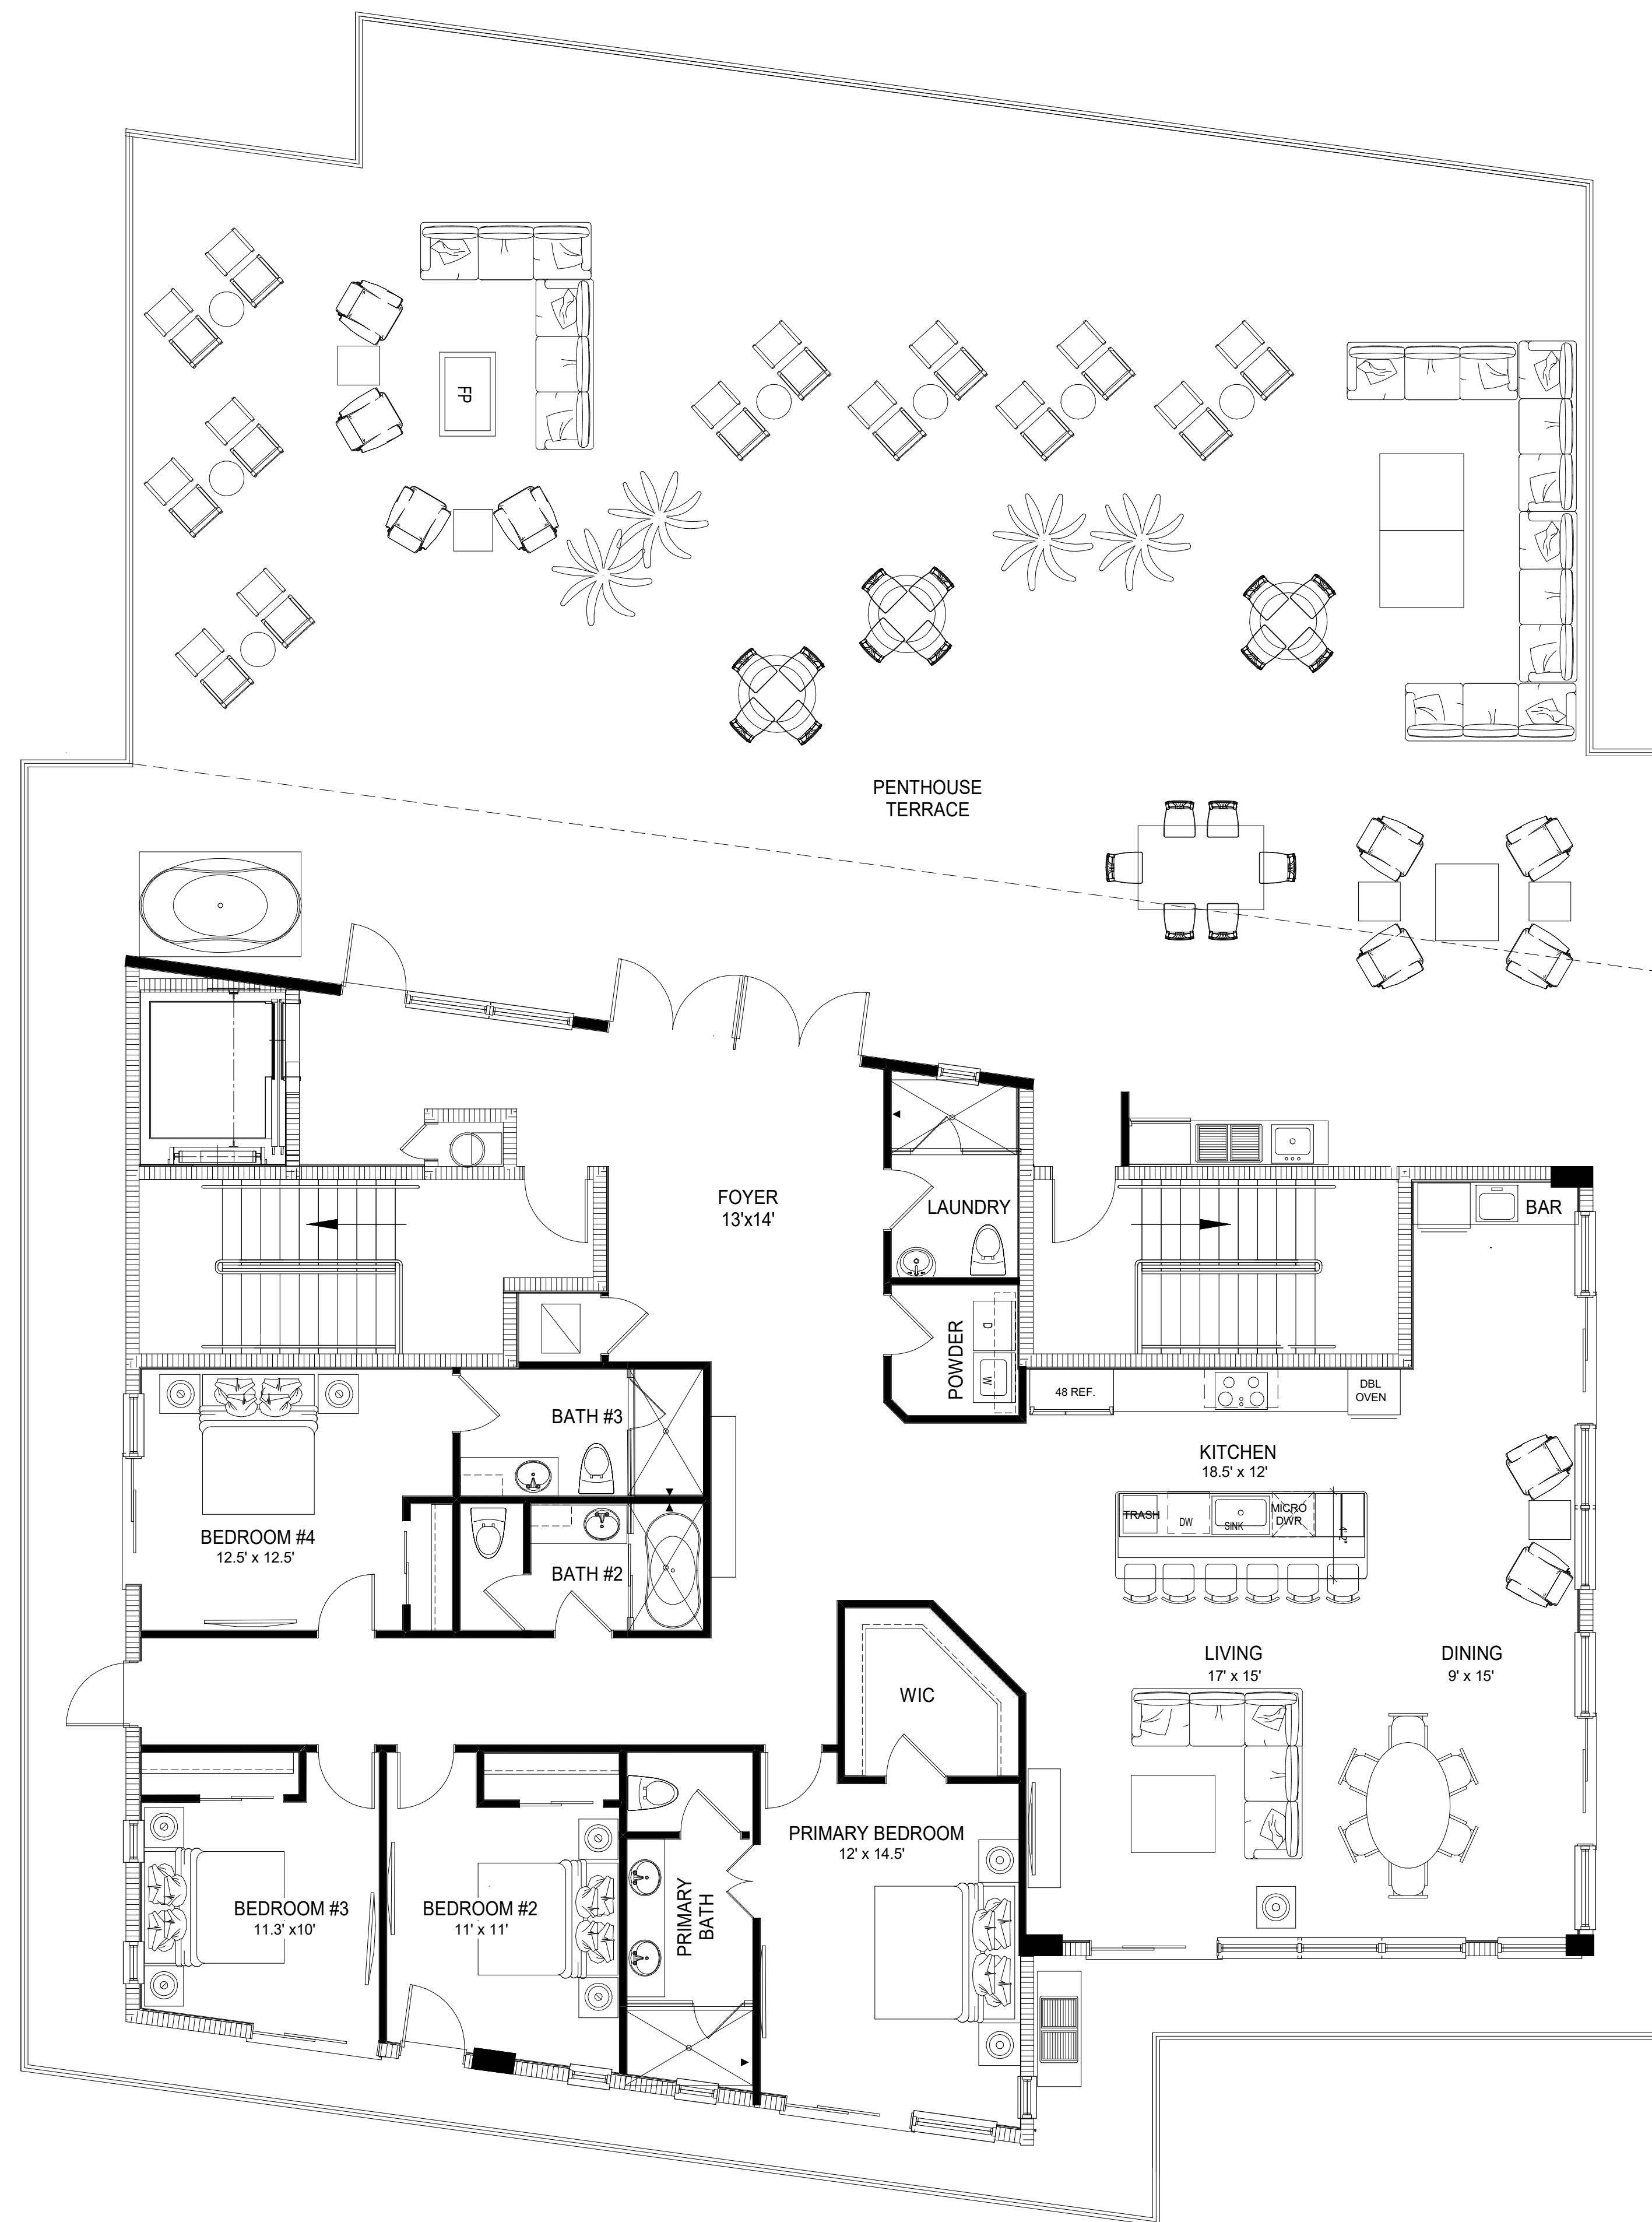

SOUTH BUILDING Penthouse

PRIVATE FLOOR LEVEL 6

- 4 BEDROOMS
- 4 BATHROOMS

INTERIOR SPACE
• 2,585 SQ FT

TERRACE AND BALCONY
• 3,790 SQ FT

KEY PLAN

KEY ELEVATION

CHANNEL CLUB

Bay Esplanade
Clearwater Beach, Florida