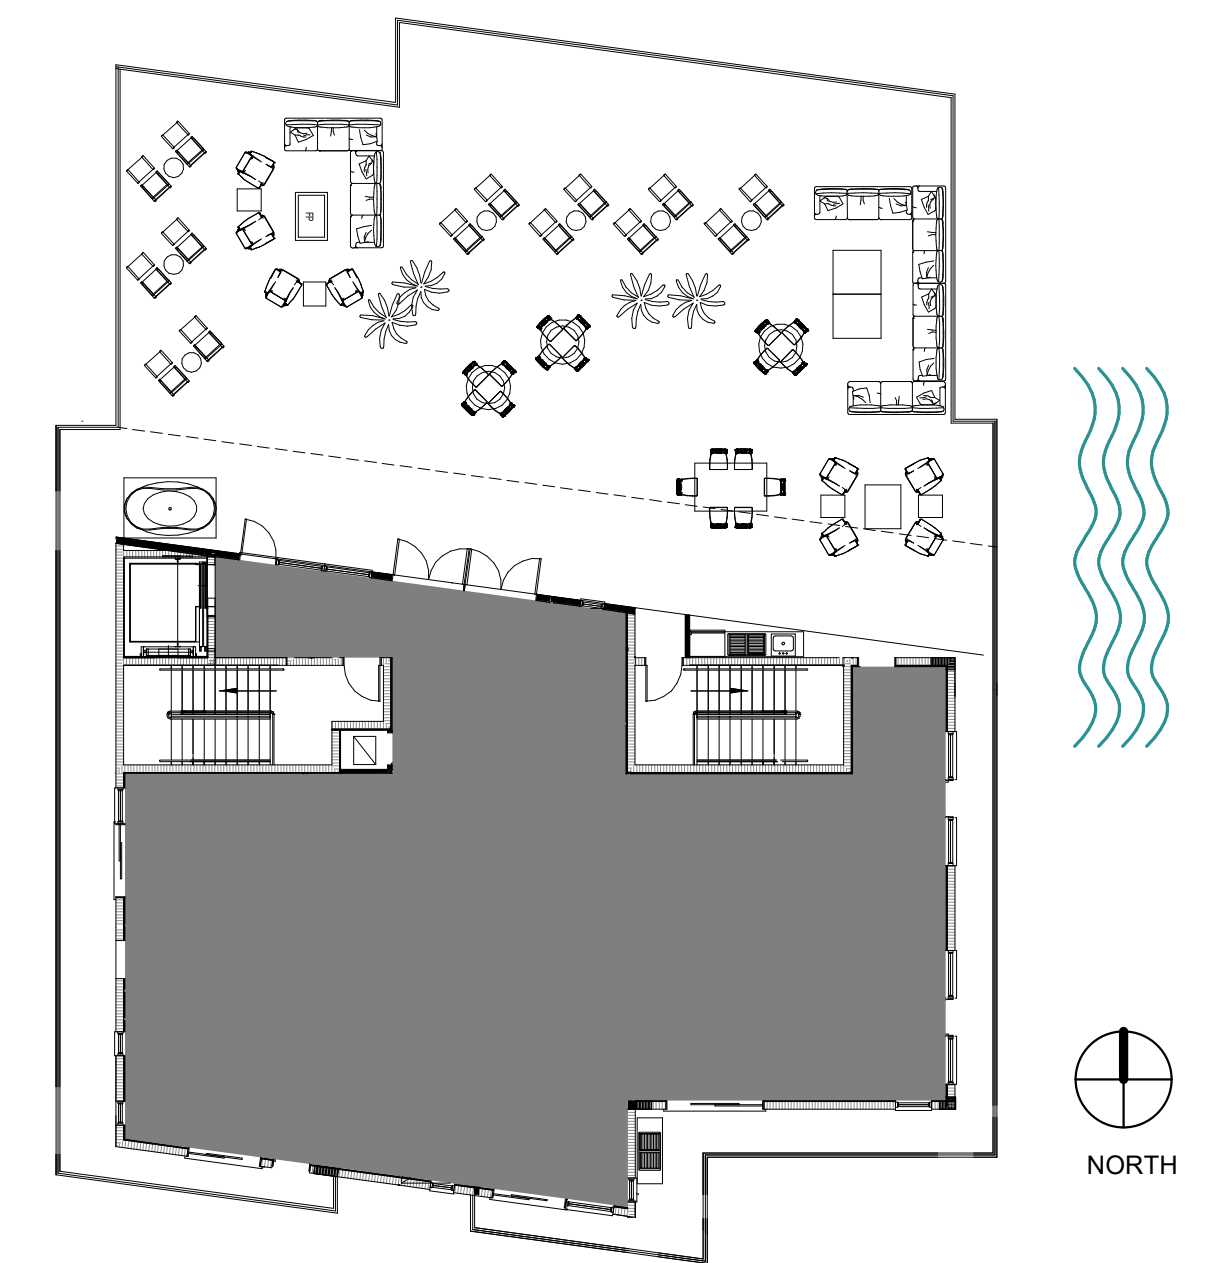

SOUTH BUILDING Penthouse

PRIVATE FLOOR LEVEL 6

- 4 BEDROOMS
- 4 BATHROOMS

INTERIOR SPACE
• 2,585 SQ FT

TERRACE AND BALCONY
• 3,790 SQ FT

KEY PLAN

KEY ELEVATION

CHANNEL CLUB